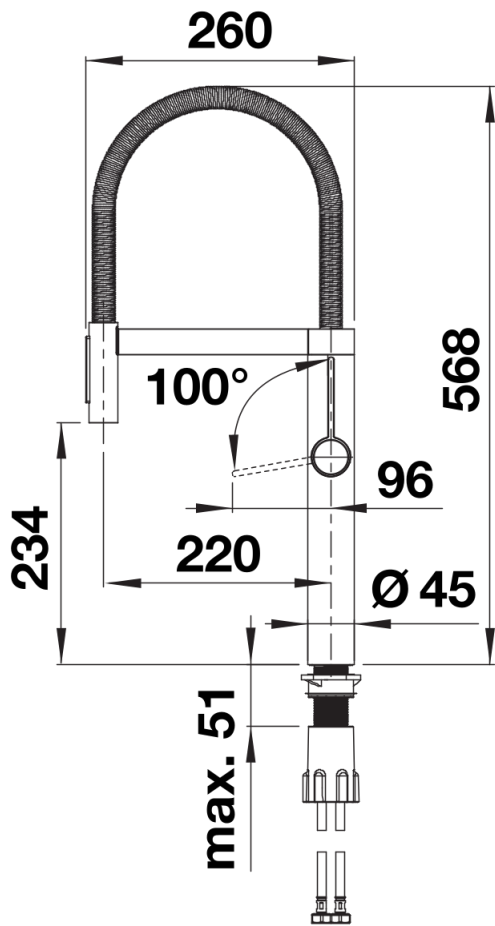

Product information sheet BLANCO CULINA-S II

Item no. 527497

Benefits

- Iconic mixer tap combining exquisite design with semi-pro functionality
- High arch and flexible metallic hose provide optimal range of motion
- Dual spray: easy switch between clear spray and powerful shower for highest functionality
- Comfortable locking of the hose with a hidden magnet holder
- Energy-saving: basic setting of the control lever to cold-start
- Available in a variety of beautiful finishes

Colours

Available colours:

satin dark steel

PVD steel

PVD satin dark steel

Scope of supply

- 180° swivel spout for greater reach
- Ø 35 mm tap hole required
- With ceramic disk cartridge
- Easy and fast professional mixer tap installation with the BLANCOLock
- Metal sheathed spray-hose
- Flexible connection pipes with a length of 950 mm and ½" nut for particularly easy and secure installation
- Stabilisation plate to increase the stability of the tap when fitted in stainless steel sinks
- With non-return valve and thus guaranteed against reflux in accordance with EN 1717

Details

Swivel range

Side view hand gear 2D

Side view