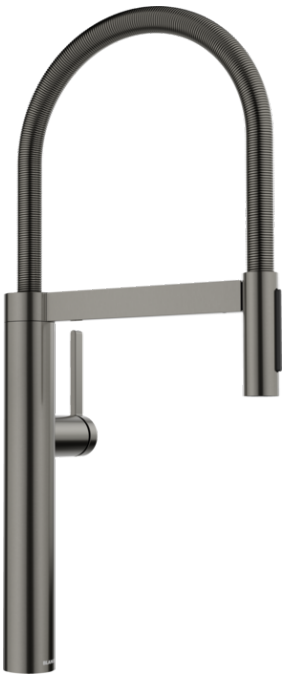

Product information sheet BLANCO CULINA-S II

Item no. 527497

Benefits

- Iconic mixer tap combining exquisite design with semi-pro functionality
- High arch and flexible metallic hose provide optimal range of motion
- Dual spray: easy switch between clear spray and powerful shower for highest functionality
- Comfortable locking of the hose with a hidden magnet holder
- Energy-saving: basic setting of the control lever to cold-start
- Available in a variety of beautiful finishes

Colours

Available colours:

satin dark steel

PVD steel

PVD satin dark steel

Scope of supply

- 180° swivel spout for greater reach
- Ø 35 mm tap hole required
- With ceramic disk cartridge
- Easy and fast professional mixer tap installation with the BLANCOLock
- Metal sheathed spray-hose
- Flexible connection pipes with a length of 950 mm and ½" nut for particularly easy and secure installation
- Stabilisation plate to increase the stability of the tap when fitted in stainless steel sinks
- With non-return valve and thus guaranteed against reflux in accordance with EN 1717

Details

Swivel range

Side view hand gear 2D

Side view