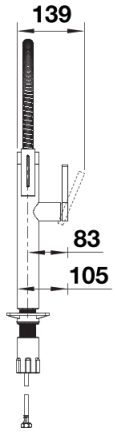

Product information sheet BLANCO CULINA-S II

Item no. 527497

Benefits

- Iconic mixer tap combining exquisite design with semi-pro functionality
- High arch and flexible metallic hose provide optimal range of motion
- Dual spray: easy switch between clear spray and powerful shower for highest functionality
- Comfortable locking of the hose with a hidden magnet holder
- Energy-saving: basic setting of the control lever to cold-start
- Available in a variety of beautiful finishes

Colours

Available colours:

satin dark steel

PVD steel

PVD satin dark steel

Scope of supply

- 180° swivel spout for greater reach
- Ø 35 mm tap hole required
- With ceramic disk cartridge
- Easy and fast professional mixer tap installation with the BLANCOLock
- Metal sheathed spray-hose
- Flexible connection pipes with a length of 950 mm and ½" nut for particularly easy and secure installation
- Stabilisation plate to increase the stability of the tap when fitted in stainless steel sinks
- With non-return valve and thus guaranteed against reflux in accordance with EN 1717

Details

Swivel range

Side view hand gear 2D

Side view