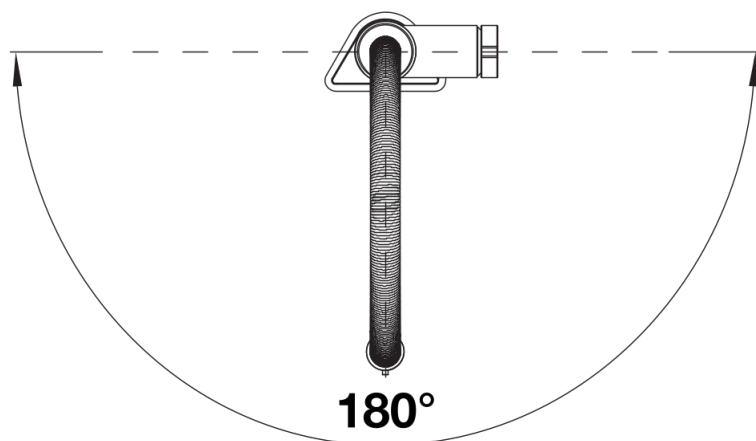

Product information sheet BLANCO CULINA-S II

Item no. 527497

Benefits

- Iconic mixer tap combining exquisite design with semi-pro functionality
- High arch and flexible metallic hose provide optimal range of motion
- Dual spray: easy switch between clear spray and powerful shower for highest functionality
- Comfortable locking of the hose with a hidden magnet holder
- Energy-saving: basic setting of the control lever to cold-start
- Available in a variety of beautiful finishes

Colours

Available colours:

satin dark steel

PVD steel

PVD satin dark steel

Scope of supply

- 180° swivel spout for greater reach
- Ø 35 mm tap hole required
- With ceramic disk cartridge
- Easy and fast professional mixer tap installation with the BLANCOLock
- Metal sheathed spray-hose
- Flexible connection pipes with a length of 950 mm and ½" nut for particularly easy and secure installation
- Stabilisation plate to increase the stability of the tap when fitted in stainless steel sinks
- With non-return valve and thus guaranteed against reflux in accordance with EN 1717

Details

Swivel range

Side view hand gear 2D

Side view