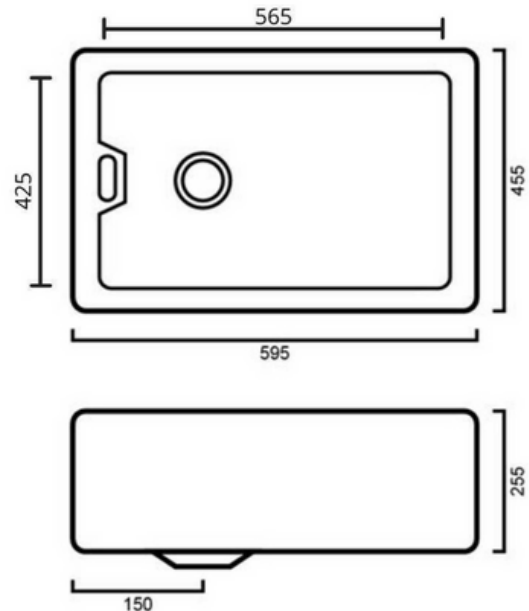

ASBELFAST - Colonial Belfast Butler Sink

ASBELFAST: 595mm x 455mm x 255mm

DIMENSIONS

Length: 595mm, Width: 455mm, Depth: 255mm, Volume: 61L

DESCRIPTION

Our Colonial Sinks are ceramic constructed, with unmatched perfection they are as incredible visually as they are functional, containing both style and substance for your kitchen. It has a gloss white finish over the strong ceramic and gives your kitchen a premium white finish. The Colonial range features traditional-looking sinks with outstanding quality. We're incredibly proud of our Colonial Range and we would love for you to join in that same passion for premium ceramic Sinks at incredible prices.

- The Colonial is a large, traditional, square, single bowl, ceramic Belfast butler sink
- Fire clay ceramic construction with white gloss finish
- Perfect for an English-style heritage design kitchen or laundry
- Features one full-sized bowl for a high degree of functionality and comfort
- Has an overflow and includes a plug & chain waste