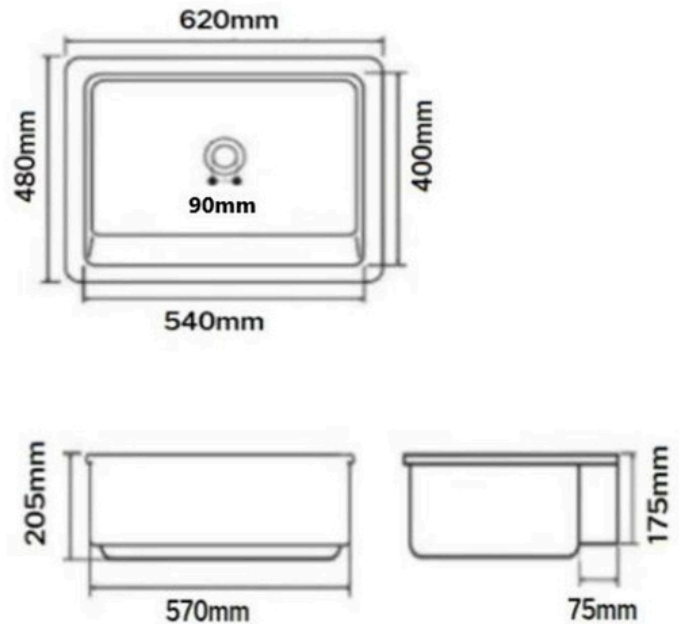

ASCHARLOTTE - Charlotte Farmhouse Single Sink

DIMENSIONS

620mm length x 480mm width x 205mm depth (+/- 5mm tolerance)

DESCRIPTION

Our Charlotte Sinks are ceramic constructed, with unmatched perfection they are as incredible visually as they are functional, containing both style and substance for your kitchen. It has a gloss white finish over the strong ceramic and gives your kitchen a premium white finish. The Charlotte range features traditional-looking sinks with outstanding quality. We're incredibly proud of our Charlotte Range and we would love for you to join in that same passion for premium ceramic Sinks at incredible prices.

- Traditional single farmhouse kitchen or laundry sink
- Perfect for a heritage colonial design kitchen or laundry
- Complete the look with a traditional mixer tap
- Vitreous china construction with a white gloss finish
- Includes two 90mm basket wastes
- No overflow
- Tap hole: None