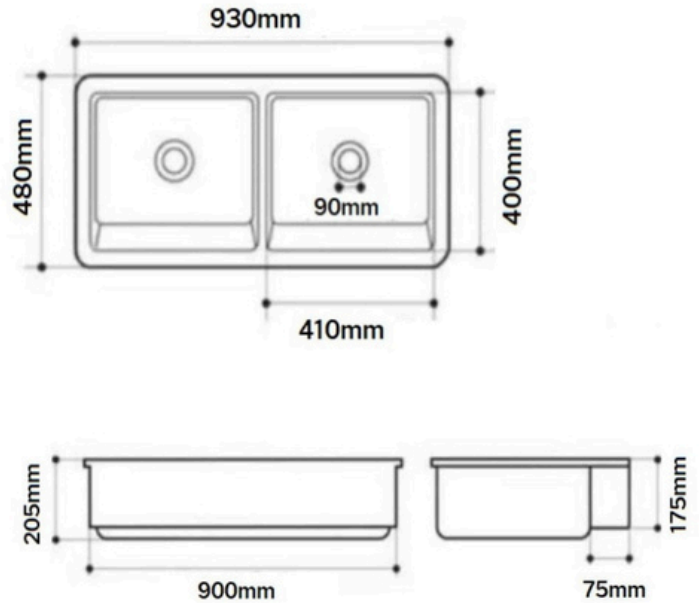

# ASCHARLOTTED - Charlotte Farmhouse Double Sink

930mm length x 480mm width x 205mm depth (+/- 5mm tolerance)

- Traditional double farmhouse kitchen or laundry sink
- Perfect for a heritage colonial design kitchen or laundry
- Complete the look with a traditional mixer tap
- Vitreous china construction with a white gloss finish
- Includes two 90mm basket wastes
- No overflow
- Tap hole: None