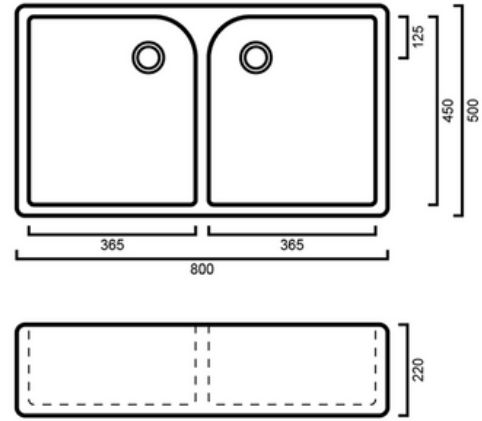

ASFARMHOUSED - Colonial French Farmhouse Doule Sink

ASFARMHOUSED: 800mm x 500mm x 220mm

DIMENSIONS

Length: 800mm, Width: 500mm, Depth: 220mm

DESCRIPTION

Our Colonial Sinks are ceramic constructed, with unmatched perfection they are as incredible visually as they are functional, containing both style and substance for your kitchen. It has a gloss white finish over the strong ceramic and gives your kitchen a premium white finish. The Colonial range features traditional-looking sinks with outstanding quality. We're incredibly proud of our Colonial Range and we would love for you to join in that same passion for premium ceramic Sinks at incredible prices.

- Traditional, French-style farmhouse kitchen or laundry sink
- Perfect for a heritage colonial design kitchen or laundry
- Complete the look with a traditional mixer tap
- 800mm length x 500mm width x 220mm depth (+/- 5mm tolerance)
- Vitreous china construction with white gloss finish
- Includes two 90mm basket wastes
- No overflow
- Tap hole: None