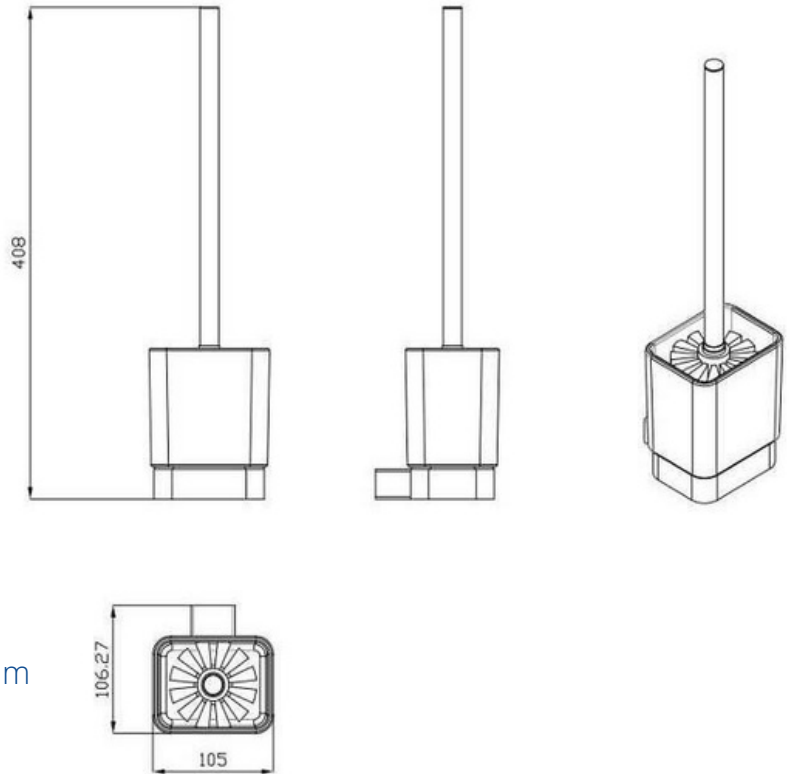

# BASQTBB - Square Black Toilet Brush & Holder

## DIMENSIONS

Length: 408mm, Width: 106.27mm, Height: 105mm

## DESCRIPTION

This Matte Black wall-mounted toilet brush holder belongs to the Square range and is the perfect modern accessory to enhance your bathroom design. It features an electroplated Matte Black finish and an elegant square look, with a solid glass holder making this accessory a real standout. The long handle provides a hygienic design which will make the task of toilet cleaning that much easier. Comes complete with a wall mounting fixing kit for a simple installation process.

- The Square is a modern, Matte Black toilet brush & holder
- It is constructed from brass and features a high-quality, electroplated Matte Black finish
- Wall-mounted design - product includes a fixing kit
- Combine with other products from our Square Range to create a sleek, contemporary bathroom design