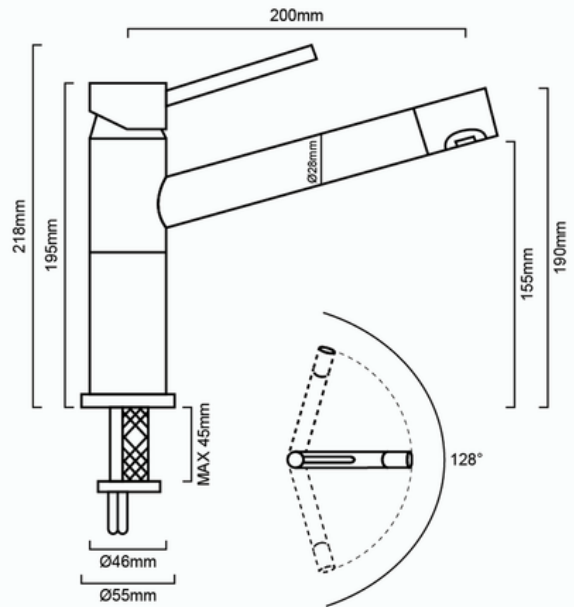

## DIMENSIONS

Reach: 200 mm, Height: 218 mm

BLSMALTA(BL/CH/WH/GY):

## DESCRIPTION

- The Blanco Alta is a contemporary, round, single lever, black and chrome sink mixer
- It is constructed from solid brass and features a black SILGRANIT™ Finish
- Perfect compliment to any composite granite sink
- Made in Italy
- 360° degree swivel spout
- Our high quality internal ceramic disc cartridge technology provides you a supportive but sturdy touch on the mixer which gives you adjustment over power and temperature