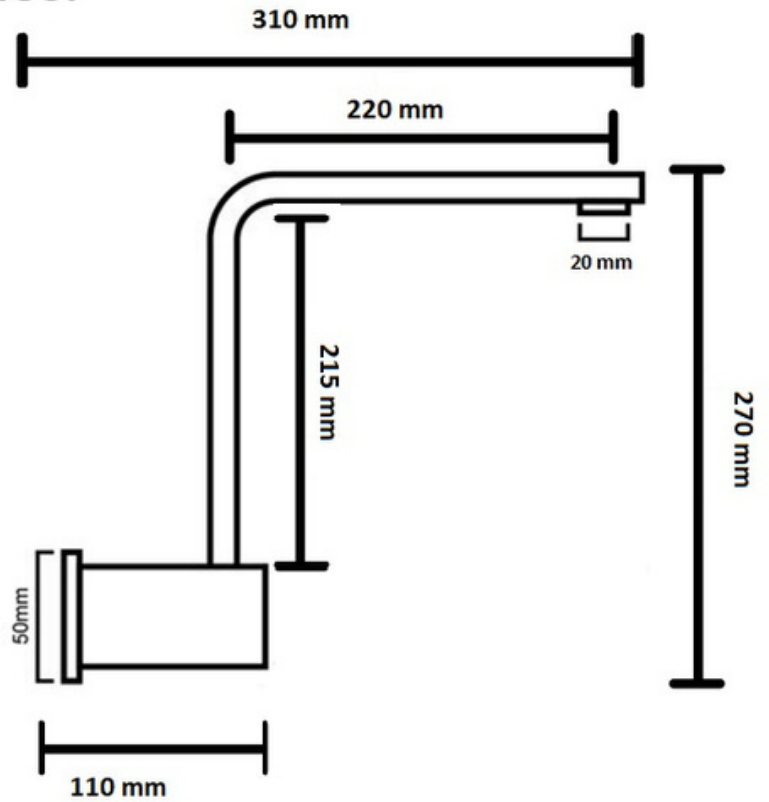

BSWSSBL - Square Black Swivel Bath Spout

BSWSS:

DIMENSIONS

Length: 310 mm, Width: 50 mm, Reach: 220 mm, Height: 270 mm

DESCRIPTION

- The Square is a modern, round, matte black, swivel wall spout
- It is constructed from solid brass and features a modern electroplated matte black finish
- Incorporates ceramic disc cartridge technology for increased product longevity
- Combine with other products from our Square bathroom range to help create a sleek, contemporary bathroom design