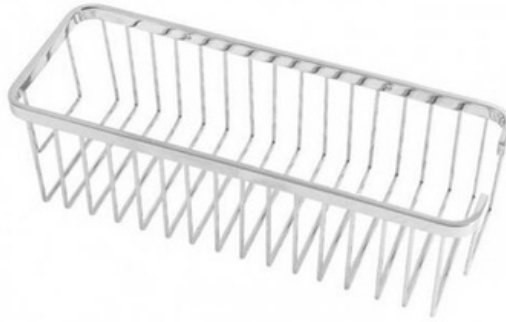

BAROMAB - Roma Chrome Rectangular Basket

DIMENSIONS

Length: 350 mm, Width: 130 mm, Height: 90 mm

DESCRIPTION

- The Roma is a traditional, Chrome, rectangular basket shelf
- 350mm length x 130mm width x 90mm height
- Includes fixing kit
- High Gloss Chrome finish on brass construction
- The Roma rectangular basket shelf is perfect to hold shampoo/conditioner bottles and other essentials for the shower.
- Combine with other products from our Roma range to help create your dream traditional bathroom..