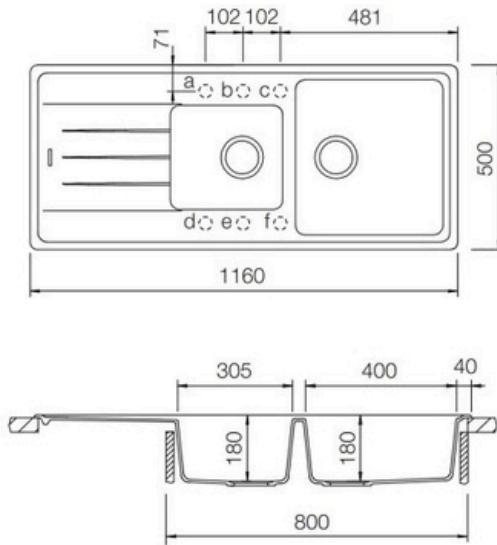

# ESSENCE175 - Essence 175 Single Bowl Quartz Sink

> Top Mount Cut-Out Dimensions

> Under Mount Cut-Out Dimensions

## DIMENSIONS

Length: 1160mm, Width: 500mm, Depth: 180mm

## DESCRIPTION

- The Essence is a one and 3/4 bowl sink with options in onyx black or white quartz construction and finish
- 1160mm long x 500mm wide x 180mm deep
- Bowl Size - 400mm long x 420mm wide x 180mm deep - 30Ltr
- Bowl Size - 305mm long x 282mm wide x 180mm deep - 15Ltr
- Minimum Cabinet Size (mm): 800mm
- Designed to be installed inset
- Features two full-sized bowls, perfect for your kitchen
- Available in onyx black or white colours
- Constructed from Hafele's Premium Quartz sink ware
- Its high-quality materials and construction make it heat-resistant, scratch-resistant, stain-resistant, and impact resistant
- The modern design makes it more comfortable to use for you with its soundproofing capabilities and greater hygiene through bacteria and odour resistance