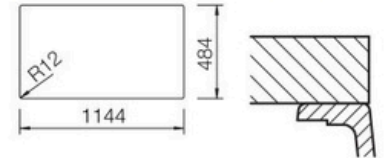

# ESSENCE175 - Essence 175 Single Bowl Quartz Sink

> Top Mount Cut-Out Dimensions

> Under Mount Cut-Out Dimensions

## DIMENSIONS

Length: 1160mm, Width: 500mm, Depth: 180mm

## DESCRIPTION

- The Essence is a one and 3/4 bowl sink with options in onyx black or white quartz construction and finish
- 1160mm long x 500mm wide x 180mm deep
- Bowl Size - 400mm long x 420mm wide x 180mm deep - 30Ltr
- Bowl Size - 305mm long x 282mm wide x 180mm deep - 15Ltr
- Minimum Cabinet Size (mm): 800mm
- Designed to be installed inset
- Features two full-sized bowls, perfect for your kitchen
- Available in onyx black or white colours
- Constructed from Hafele's Premium Quartz sink ware
- Its high-quality materials and construction make it heat-resistant, scratch-resistant, stain-resistant, and impact resistant
- The modern design makes it more comfortable to use for you with its soundproofing capabilities and greater hygiene through bacteria and odour resistance