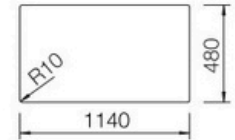

# ESSENCE175 - Essence 175 Single Bowl Quartz Sink

> Top Mount Cut-Out Dimensions

> Under Mount Cut-Out Dimensions

## DIMENSIONS

Length: 1160mm, Width: 500mm, Depth: 180mm

## DESCRIPTION

- The Essence is a one and 3/4 bowl sink with options in onyx black or white quartz construction and finish
- 1160mm long x 500mm wide x 180mm deep
- Bowl Size - 400mm long x 420mm wide x 180mm deep - 30Ltr
- Bowl Size - 305mm long x 282mm wide x 180mm deep - 15Ltr
- Minimum Cabinet Size (mm): 800mm
- Designed to be installed inset
- Features two full-sized bowls, perfect for your kitchen
- Available in onyx black or white colours
- Constructed from Hafele's Premium Quartz sink ware
- Its high-quality materials and construction make it heat-resistant, scratch-resistant, stain-resistant, and impact resistant
- The modern design makes it more comfortable to use for you with its soundproofing capabilities and greater hygiene through bacteria and odour resistance