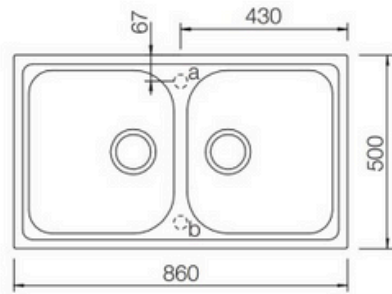

# ESSENCE200 - Essence 200 Double Bowl Quartz Sink

> Top Mount Cut-Out Dimensions

> Under Mount Cut-Out Dimensions

## DIMENSIONS

Length: 860mm, Width: 500mm, Depth: 200mm

## DESCRIPTION

- Made In Germany
- The Essence is a double bowl sink with options in onyx black or white quartz construction and a finish
- 860mm long x 500mm wide x 200mm deep
- Designed to be installed inset or undermount
- Features two full-sized bowls, perfect for your kitchen
- Available in onyx black or white colours
- Constructed from Hafele's Premium Quartz sink ware
- Our Essence Sinks come with an overflow
- Its high-quality materials and construction make it heat-resistant, scratch-resistant, stain-resistant, and impact resistant
- The modern design makes it more comfortable to use for you with its soundproofing capabilities and greater hygiene through bacteria and odour resistance
- 1 Tap Hole ONLY