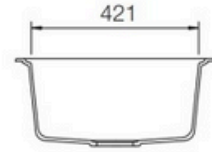

# ESSENCE200 - Essence 200 Double Bowl Quartz Sink

> Top Mount Cut-Out Dimensions

> Under Mount Cut-Out Dimensions

## DIMENSIONS

Length: 860mm, Width: 500mm, Depth: 200mm

## DESCRIPTION

- Made In Germany
- The Essence is a double bowl sink with options in onyx black or white quartz construction and a finish
- 860mm long x 500mm wide x 200mm deep
- Designed to be installed inset or undermount
- Features two full-sized bowls, perfect for your kitchen
- Available in onyx black or white colours
- Constructed from Hafele's Premium Quartz sink ware
- Our Essence Sinks come with an overflow
- Its high-quality materials and construction make it heat-resistant, scratch-resistant, stain-resistant, and impact resistant
- The modern design makes it more comfortable to use for you with its soundproofing capabilities and greater hygiene through bacteria and odour resistance
- 1 Tap Hole ONLY