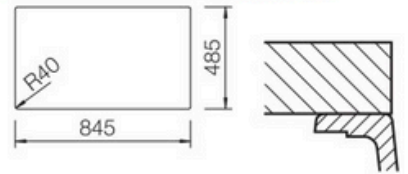

# ESSENCE200 - Essence 200 Double Bowl Quartz Sink

> Top Mount Cut-Out Dimensions

> Under Mount Cut-Out Dimensions

## DIMENSIONS

Length: 860mm, Width: 500mm, Depth: 200mm

## DESCRIPTION

- Made In Germany
- The Essence is a double bowl sink with options in onyx black or white quartz construction and a finish
- 860mm long x 500mm wide x 200mm deep
- Designed to be installed inset or undermount
- Features two full-sized bowls, perfect for your kitchen
- Available in onyx black or white colours
- Constructed from Hafele's Premium Quartz sink ware
- Our Essence Sinks come with an overflow
- Its high-quality materials and construction make it heat-resistant, scratch-resistant, stain-resistant, and impact resistant
- The modern design makes it more comfortable to use for you with its soundproofing capabilities and greater hygiene through bacteria and odour resistance
- 1 Tap Hole ONLY