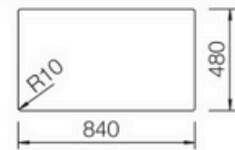

# ESSENCE200 - Essence 200 Double Bowl Quartz Sink

> Top Mount Cut-Out Dimensions

> Under Mount Cut-Out Dimensions

## DIMENSIONS

Length: 860mm, Width: 500mm, Depth: 200mm

## DESCRIPTION

- Made In Germany
- The Essence is a double bowl sink with options in onyx black or white quartz construction and a finish
- 860mm long x 500mm wide x 200mm deep
- Designed to be installed inset or undermount
- Features two full-sized bowls, perfect for your kitchen
- Available in onyx black or white colours
- Constructed from Hafele's Premium Quartz sink ware
- Our Essence Sinks come with an overflow
- Its high-quality materials and construction make it heat-resistant, scratch-resistant, stain-resistant, and impact resistant
- The modern design makes it more comfortable to use for you with its soundproofing capabilities and greater hygiene through bacteria and odour resistance
- 1 Tap Hole ONLY