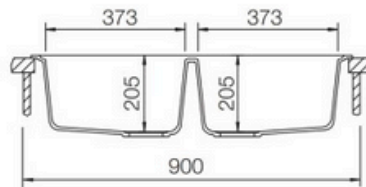

# ESSENCE200 - Essence 200 Double Bowl Quartz Sink

> Top Mount Cut-Out Dimensions

> Under Mount Cut-Out Dimensions

## DIMENSIONS

Length: 860mm, Width: 500mm, Depth: 200mm

## DESCRIPTION

- Made In Germany
- The Essence is a double bowl sink with options in onyx black or white quartz construction and a finish
- 860mm long x 500mm wide x 200mm deep
- Designed to be installed inset or undermount
- Features two full-sized bowls, perfect for your kitchen
- Available in onyx black or white colours
- Constructed from Hafele's Premium Quartz sink ware
- Our Essence Sinks come with an overflow
- Its high-quality materials and construction make it heat-resistant, scratch-resistant, stain-resistant, and impact resistant
- The modern design makes it more comfortable to use for you with its soundproofing capabilities and greater hygiene through bacteria and odour resistance
- 1 Tap Hole ONLY