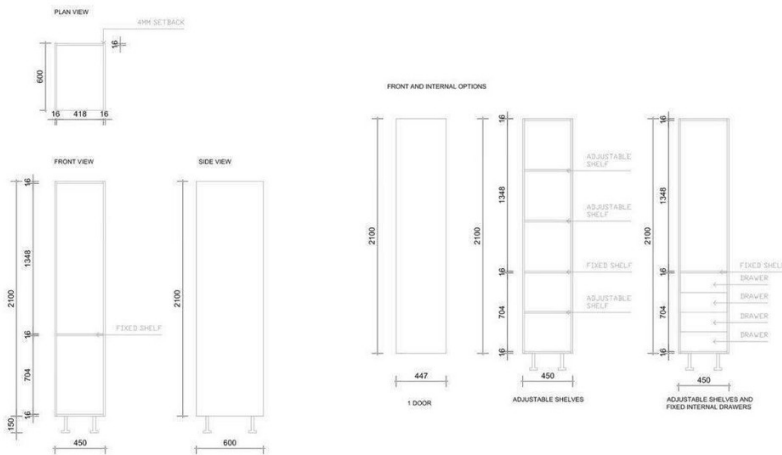

FKC450T1DUVDG - Tall Pantry Cabinet 450mm with 1 Door in UV Dark Grey

FKC450T : 450mm x 600mm x 2100mm

DIMENSIONS

Length: 450mm, Width: 600mm, Height: 2100mm

DESCRIPTION

- 450mm Tall Pantry Cabinet, 2 Door with UV Dark Grey finish
- Pre-drilled, dowel and screw assembly
- Solid 16mm construction
- AUS COMPLIANT E1 HMR (high moisture resistance) Particle Board
- 10-year structural warranty
- Flat Pack Includes; 4 Plastic Adj. Legs + Cabinet Dowels and Screws. 3 Shelves
- 1 Door with UV Light Grey finish includes Hafele Soft Close Hinges