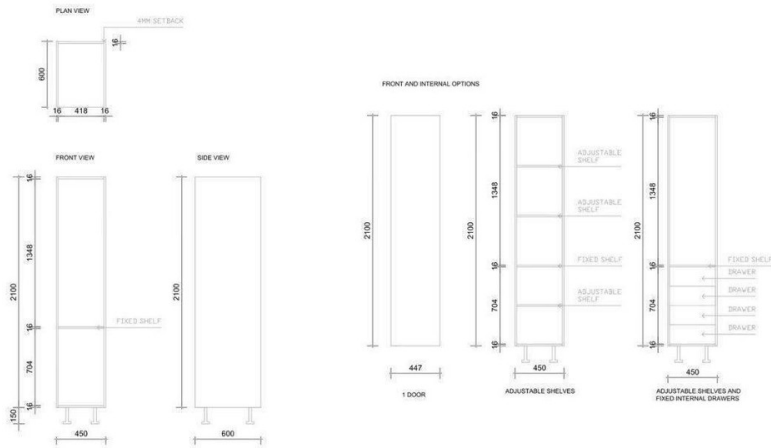

# FKC450T1DUVLG - Tall Pantry Cabinet 450mm with 1 Door in UV Light Grey

**FKC450T : 450mm x 600mm x 2100mm**

## DIMENSIONS

Length: 450mm, Width: 600mm, Height: 2100mm

## DESCRIPTION

- 450mm Tall Pantry Cabinet, 2 Door with UV Light Grey finish
- Pre-drilled, dowel and screw assembly
- Solid 16mm construction
- AUS COMPLIANT E1 HMR (high moisture resistance) Particle Board
- 10-year structural warranty
- Flat Pack Includes; 4 Plastic Adj. Legs + Cabinet Dowels and Screws. 3 Shelves
- 1 Door with UV Light Grey finish includes Hafele Soft Close Hinges