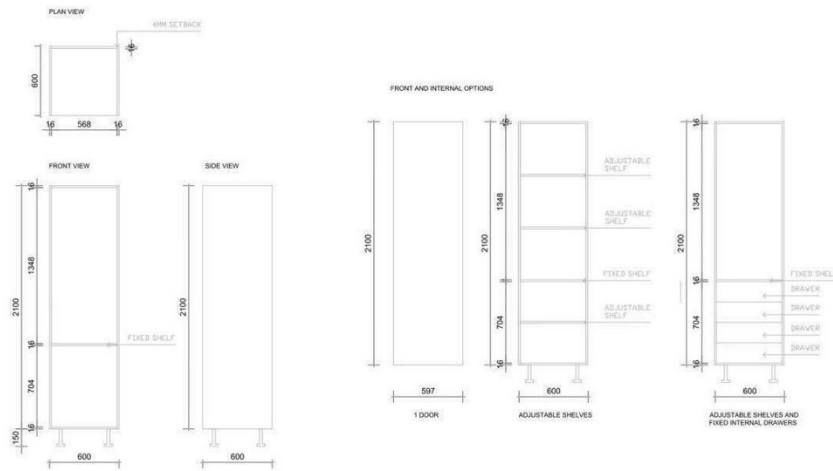

FKC600T1DUVDG - Tall Pantry Cabinet 600mm with 1 Door in UV Dark Grey

FKC600T : 600mm x 600mm x 2100mm

DIMENSIONS

Length: 600mm, Width: 600mm, Height: 2100mm

DESCRIPTION

- Tall Pantry Cabinet 600mm - 1 Door UV White
- Pre-drilled, dowel and screw assembly
- Solid 16mm construction
- AUS COMPLIANT E1 HMR (high moisture resistance) Particle Board
- Incl's adjustable legs and shelf (included in the price)
- 10-year structural warranty
- Flat Pack Includes; 4 Plastic Adj. Legs + Cabinet Dowels and Screws. 3 Shelves
- 2 Door with UV Dark Grey finish includes Hafele Soft Close Hinges

IMPORTANT NOTICE

- All pictures and drawings on this brochure are representational only, changes in the product may have occurred since the time of print.
- All prices on this brochure and The Sink Warehouse website are subject to change without notice.
- It is strongly recommended that any cut-outs are made based on the individual product dimensions