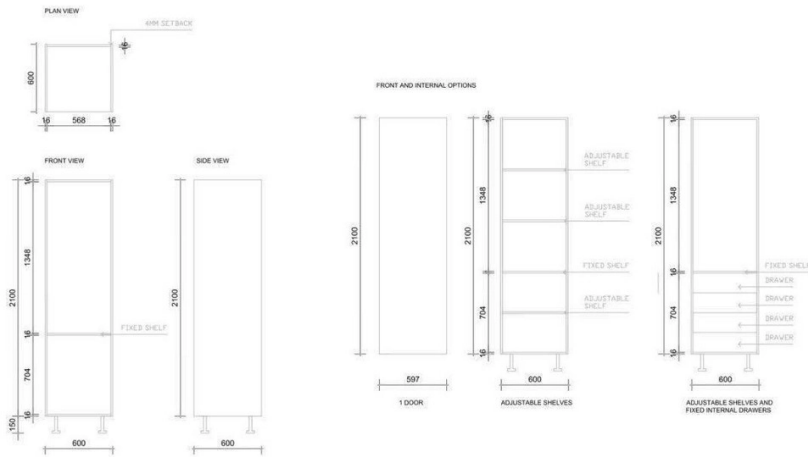

# FKC600T1DUVLG - Tall Pantry Cabinet 600mm with 1 Door in UV Light Grey

**FKC600T : 600mm x 600mm x 2100mm**

## DIMENSIONS

Length: 600mm, Width: 600mm, Height: 2100mm

## DESCRIPTION

- Tall Pantry Cabinet 600mm - 1 Door UV White
- Pre-drilled, dowel and screw assembly
- Solid 16mm construction
- AUS COMPLIANT E1 HMR (high moisture resistance) Particle Board
- Incl's adjustable legs and shelf (included in the price)
- 10-year structural warranty
- Flat Pack Includes; 4 Plastic Adj. Legs + Cabinet Dowels and Screws. 3 Shelves
- 2 Door with UV Light Grey finish includes Hafele Soft Close Hinges