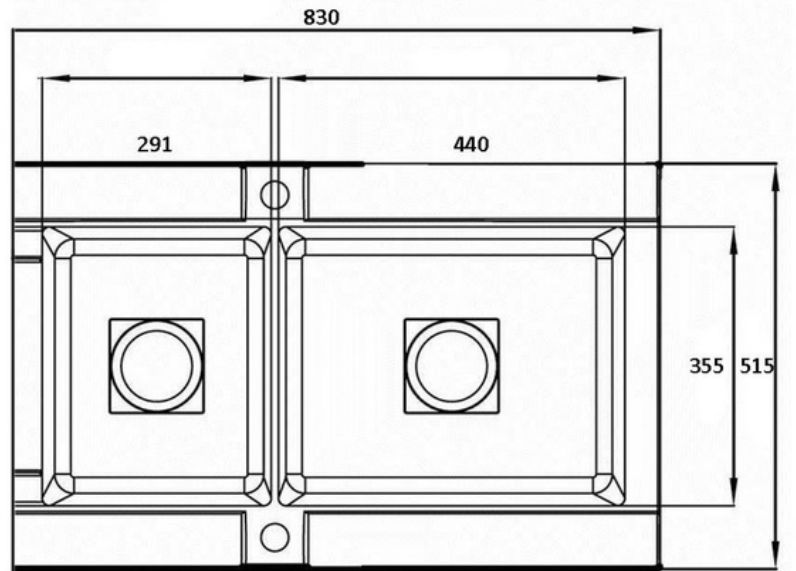

GEO175NDC - GEO 175 ROK No Drainer Champagne Sink & Accessory Pack

DIMENSIONS

Length: 830mm, Width: 515mm, Depth: 191mm

DESCRIPTION

The price includes GEO Accessories

- Glass Chopping Board
- Stainless Steel Strainer Bowl

- The GEO ROK is a one-and-a-half bowl sink with no drainer which is constructed from composite granite
- Made in England
- Features a landing board for your tap which makes it for perfect top-mount installation