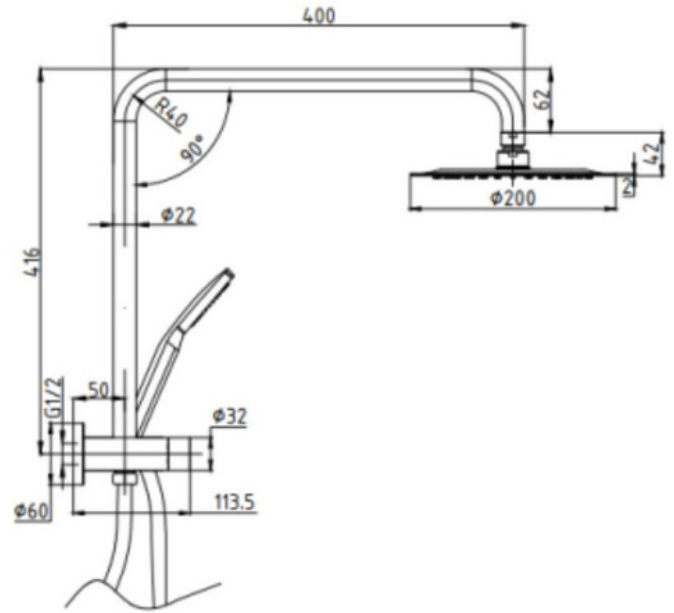

HSAADJADEC - Jade Chrome Shower Set

DESCRIPTION

The Jade Chrome Shower Set is a highly functional and elegant looking shower unit designed to give you the ultimate showering experience, this combo set is designed to give you both a rain shower and the ability to have a removable handset. The shower arm is a chrome on brass construction with a stainless steel overhead shower, the handset is ABS construction completed by a High Gloss Chrome finish, 1.5m double seam chrome on brass shower hose.

- The Jade is a contemporary, round, chrome shower head, arm and handset combo
- 1.5m double seam shower hose
- Durable ABS construction completed by a High Gloss Chrome finish

WELS INFORMATION

WELS LPM: 9.0L