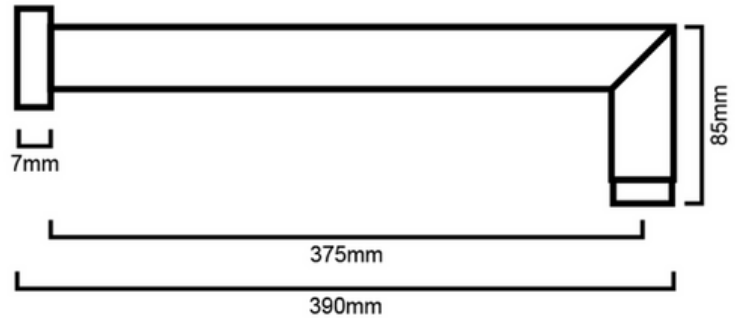

HSAQUADROGM - Quadro Gun Metal Shower Arm

DIMENSIONS

Length: 400 mm, Height: 85 mm, Reach: 375 mm

DESCRIPTION

The Quadro Shower Arm is a luxurious and functional shower piece that works with our great range of shower heads. Its solid brass construction with gun metal finish combines incredible looks with reliability and strength. This shower arm is easy to install and with its efficient design, you can assure yourself it's time spent well. It is beautiful in how simple it looks yet engaging in how quality it is. The Quadro is one of the most popular shower arms at The Sink Warehouse with its long-term integrity, ease to handle and sparkling finish, it's no wonder our customers enjoy them so much and we're sure you will too.

- The Quadro is a modern, square, gun metal, shower arm
- It is constructed from solid brass and features a gun metal finish
- Wall-mounted design - product includes a fixing kit
- Combine with a shower head to create a functional, modern shower fixture