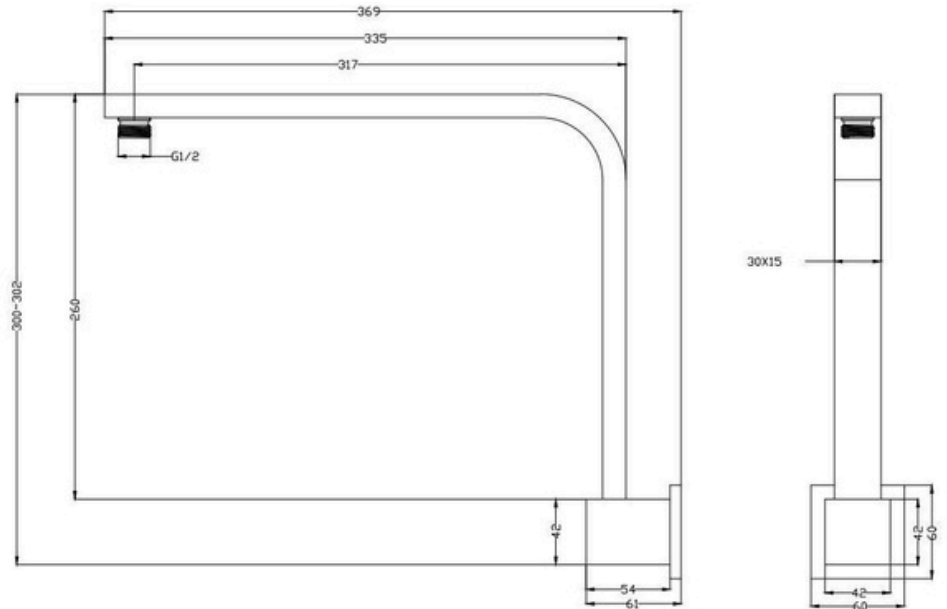

HSAATOPGNGM - Topaz Gun Metal Gooseneck Shower Arm

DIMENSIONS

Length: 369mm x Reach: 317mm x Width: 54mm x Height 300-302mm

DESCRIPTION

The Topaz Gooseneck Shower Arm is a luxurious and functional shower piece that works with our great range of shower heads. It is solid brass construction with Gun Metal finish. This shower arm is easy to install and with its efficient design, you can assure yourself it's time spent well. It is beautiful in how simple it looks yet engaging in how quality it is.

- The Topaz is a modern, square, gun metal, shower arm
- It is constructed from solid brass and features a high-quality Gun Metal finish
- Wall-mounted design - product includes a fixing kit
- Combine with a [shower head](#) to create a functional, modern shower fixture