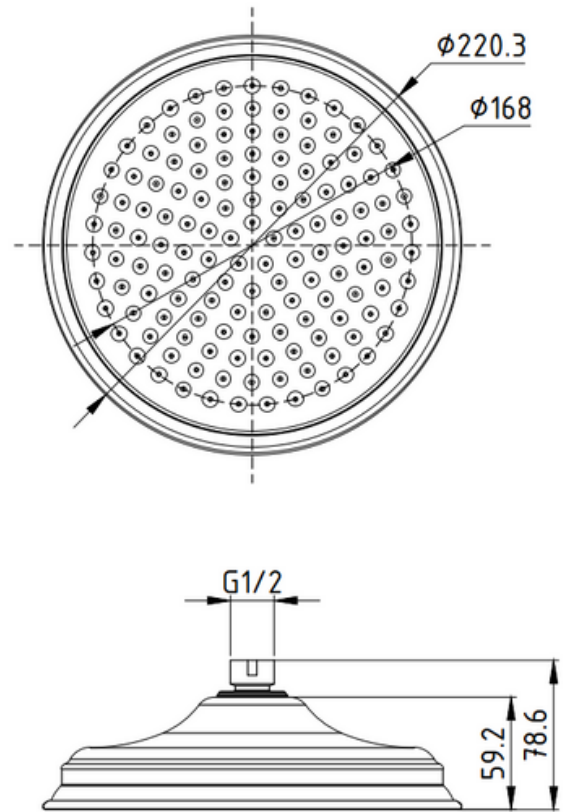

HSARCHARL - Charlotte Chrome Shower Rose

DESCRIPTION

- The Charlotte is a contemporary, round Hamptons-style showerhead with a High Gloss Chrome finish
- Shower head diameter: 220.3mm
- Durable ABS construction completed with a High Gloss Chrome finish
- Combine with a [shower arm](#) to create a functional, modern shower fixture

WELS Information

WELS LPM: 8.5L

WELS Registration Code: S17503

WELS Licence Number: 0175

WELS Star Rating: 3 Stars

WARRANTY INFORMATION

- 5-Year Replacement Product Warranty
- Product replacement does not include installation or removal of the original product.
- Check product for damage before installation - installing a damaged product voids the warranty.