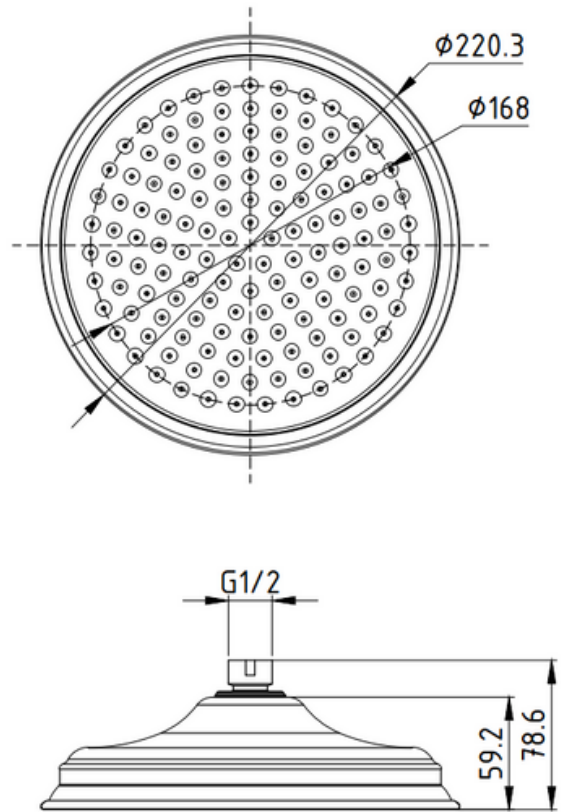

HSARCHARLBG - Charlotte Brushed Gold Shower Rose

DESCRIPTION

- The Charlotte is a contemporary, round Hamptons-style showerhead with a Brushed Gold finish
- Shower head diameter: 220.3mm
- Durable ABS construction completed with Brushed Gold finish
- Combine with a [shower arm](#) to create a functional, modern shower fixture

WELS Information

WELS LPM: 8.5L

WELS Registration Code: S17503

WELS Licence Number: 0175

WELS Star Rating: 3 Stars

WARRANTY INFORMATION

- 5-Year Replacement Product Warranty
- Product replacement does not include installation or removal of the original product.
- Check product for damage before installation - installing a damaged product voids the warranty.