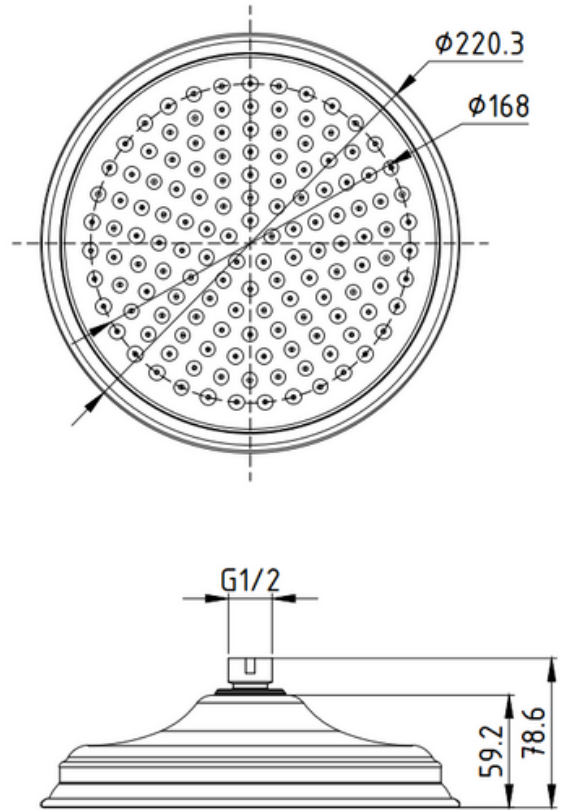

HSARCHARLBN - Charlotte Brushed Nickel Shower Rose

DESCRIPTION

- The Charlotte is a contemporary, round Hamptons-style showerhead with a Brushed Nickel finish
- Shower head diameter: 220.3mm
- Durable ABS construction completed with Brushed Nickel finish
- Combine with a [shower arm](#) to create a functional, modern shower fixture

WELS Information

WELS LPM: 8.5L

WELS Registration Code: S17503

WELS Licence Number: 0175

WELS Star Rating: 3 Stars

WARRANTY INFORMATION

- 5-Year Replacement Product Warranty
- Product replacement does not include installation or removal of the original product.
- Check product for damage before installation - installing a damaged product voids the warranty.