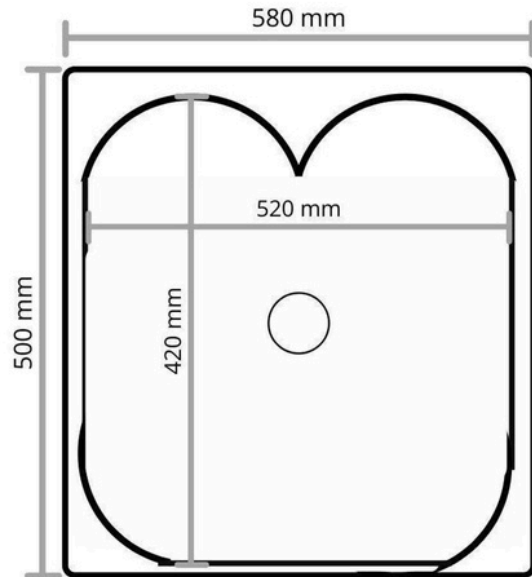

LTKOBL - Korona black Granite Laundry Trough

DIMENSIONS

Length: 500mm, Width: 580mm, Depth: 220mm

DESCRIPTION

- The Korona is a contemporary, inset, black, granite laundry trough
- Constructed from strong, durable composite granite (70% quartz, 29% acrylic resin, 1% colour)
- Features a single large bowl without a drainer for a high degree of comfort and functionality
- This hard-wearing laundry trough is resistant to heat, knocks and light so it will not fade over time
- Includes one 90mm basket waste
- No Overflow