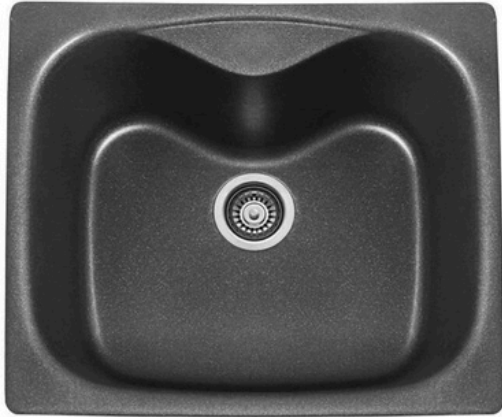

LTKOBL - Korona black Granite Laundry Trough

DIMENSIONS

Length: 500mm, Width: 580mm, Depth: 220mm

DESCRIPTION

- The Korona is a contemporary, inset, black, granite laundry trough
- Constructed from strong, durable composite granite (70% quartz, 29% acrylic resin, 1% colour)
- Features a single large bowl without a drainer for a high degree of comfort and functionality
- This hard-wearing laundry trough is resistant to heat, knocks and light so it will not fade over time
- Includes one 90mm basket waste
- No Overflow