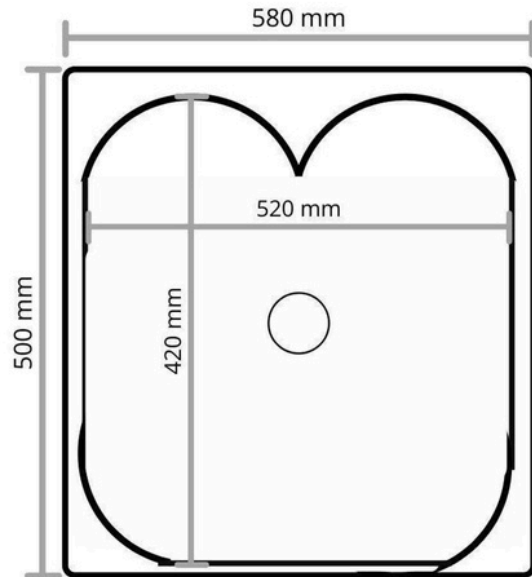

LTKOWH - Korona White Granite Laundry Trough

LTKO: 500 mm (L) 580 mm (W) 220 mm (D)

DIMENSIONS

Length: 500mm, Width: 580mm, Depth: 220mm

DESCRIPTION

- The Korona is a contemporary, inset, white, granite laundry trough
- 580mm long x 500mm wide x 220mm deep
- Constructed from strong, durable composite granite (70% quartz, 29% acrylic resin, 1% colour)
- Features a single large bowl without a drainer for a high degree of comfort and functionality
- This hard-wearing laundry trough is resistant to heat, knocks and light so it will not fade over time
- Includes one 90mm basket waste
- No Overflow