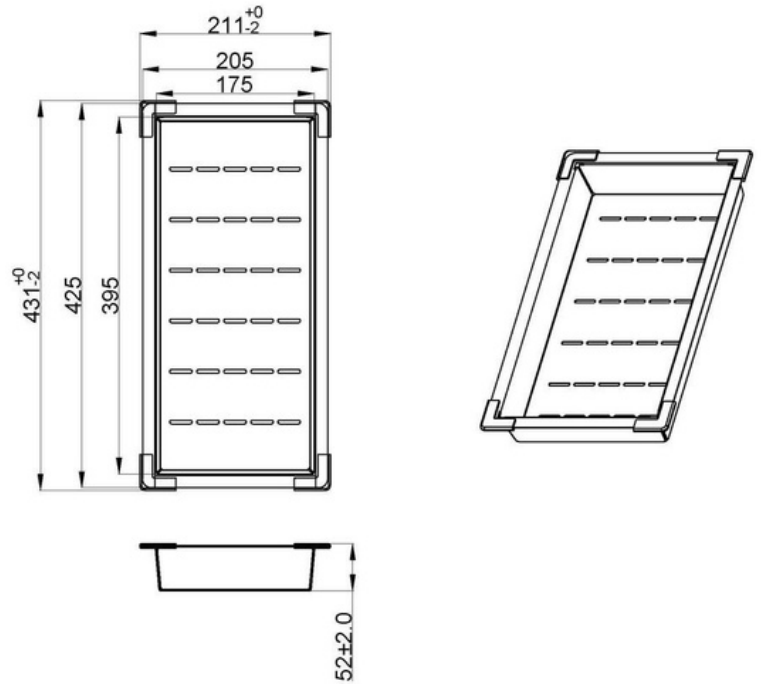

SBTECH1 - Tech Stainless Steel Colander

DESCRIPTION

Our Handmade Colander gives you incredibly versatility and usability in your kitchen. The unique shape of the bowl means that you can use it to drain pasta, and wash fruits and vegetables. The lip on the bowl allows it to easily fit over our full sized sinks in the Tech and Quadro range.