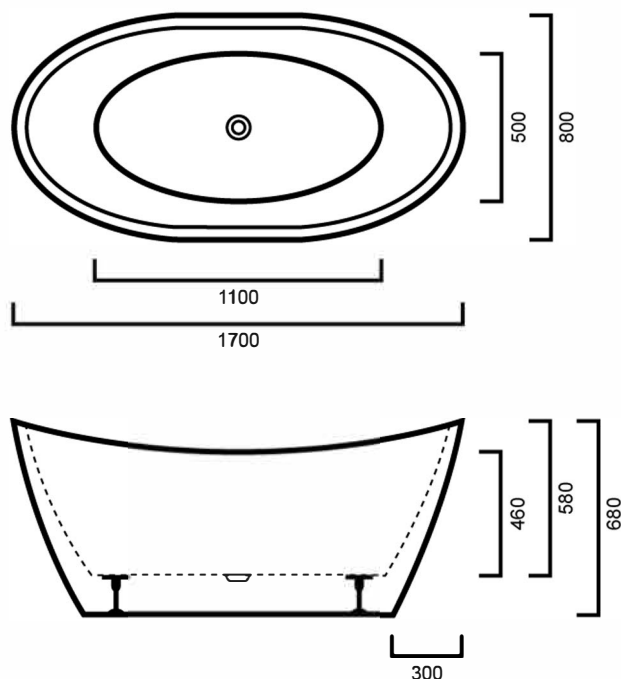

# SWDENISE1700: DENISE 1700MM - FREESTANDING BATH

**SWDENISE1700: 1700mm x 800mm x 460/680mm**

## DIMENSIONS

Length: 1700mm | Width: 800mm | Depth: 460/680mm

## DESCRIPTION

- Contemporary freestanding bath
- 1700mm long x 800mm wide x 460/680mm deep
- Double ended bath making a comfortable experience for one or even two people
- Combine with an elegant floor mounted bath spout or wall mounted spout for a modern bathroom design
- Center 40mm outlet
- Sanitary grade acrylic allows heat to be conserved in the bath for longer time periods