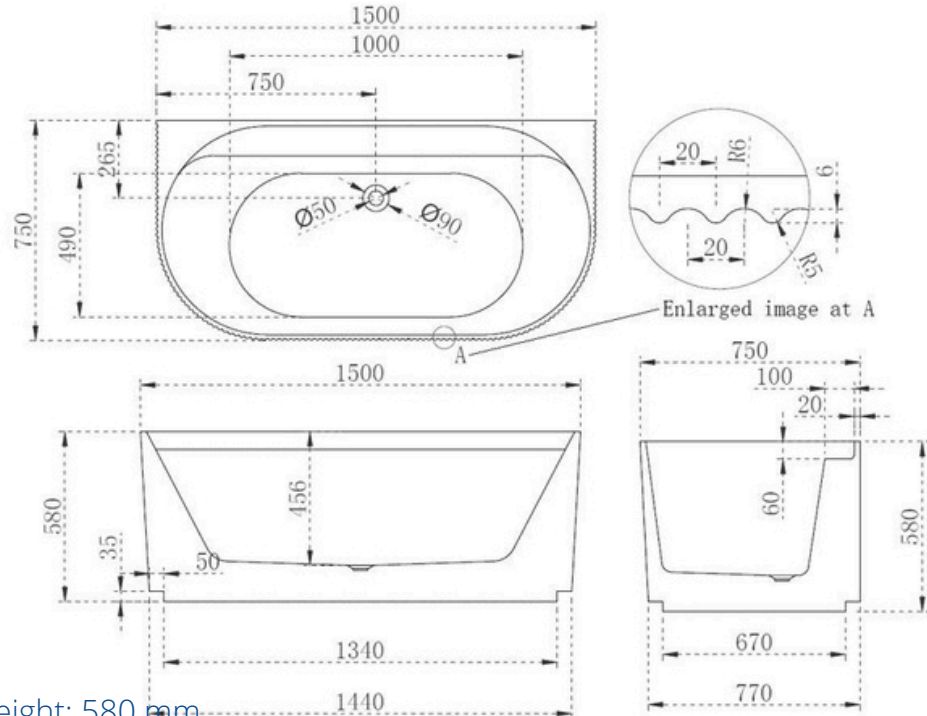

# SWFLUTED1500 - Fluted White Freestanding Bath 1500mm

## DIMENSIONS

Length: 1500 mm x Width: 750 mm x Height: 580 mm

## DESCRIPTION

- The Fluted is a modern ribbed design, round, white, free-standing bath
- Gross weight (includes packaging): 52kg | Bath weight: 43kg
- Combine with an elegant [floor-mounted mixer](#) or [wall-mounted spout](#) and [Bath Mixer](#) to modernise your bathroom design
- Made from quality acrylic
- Acrylic allows heat to be conserved in the bath for longer periods
- 40mm waste outlet
- Plug and waste are not included in the price of the bath and need to be purchased additionally