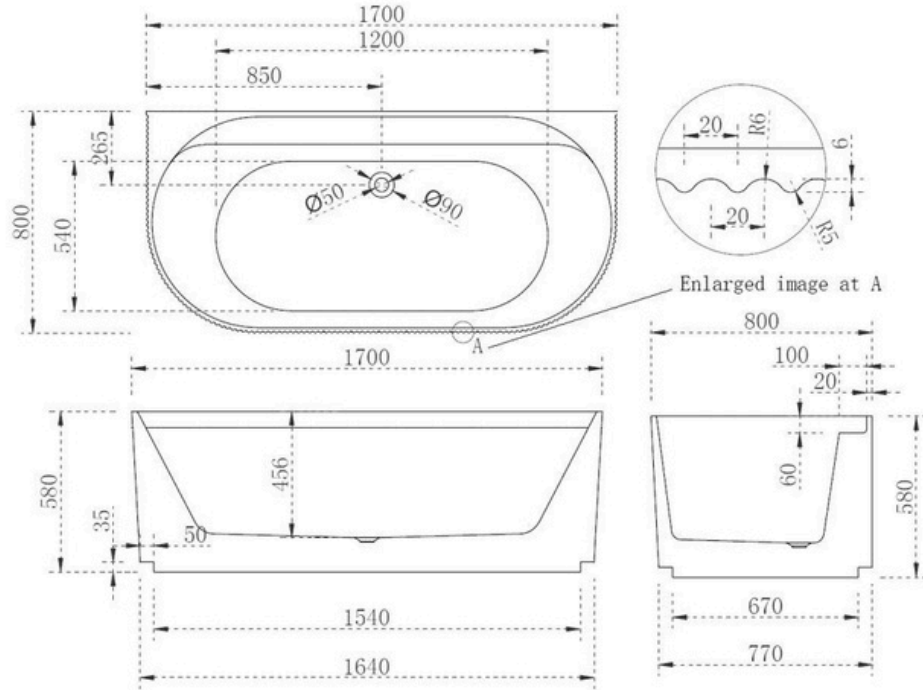

SWFLUTED1700 - Fluted White Freestanding Bath 1700mm

DIMENSIONS

Length: 1700 mm x Width: 800 mm x Height: 580 mm

DESCRIPTION

- The Fluted is modern ribbed design, round, white, free-standing bath
- Gross weight (includes packaging): 52kg | Bath weight: 43kg
- Ribbed design
- Made from quality acrylic
- Acrylic allows heat to be conserved in the bath for longer periods
- 40mm waste outlet
- Plug and waste are not included in the price of the bath and need to be purchased additionally