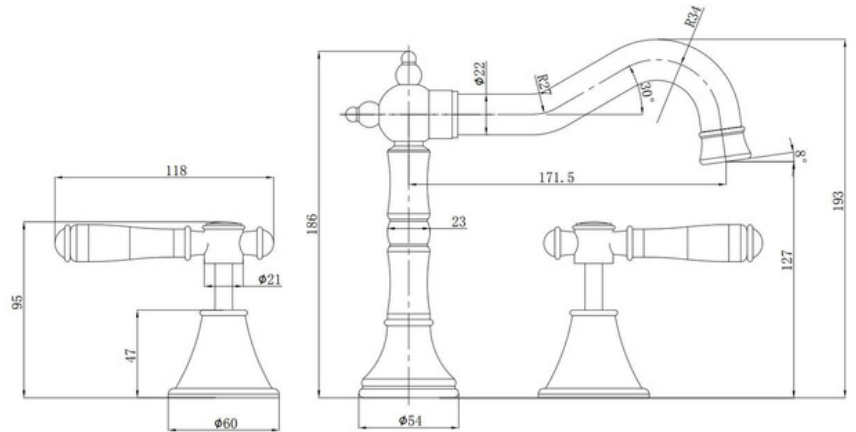

## DESCRIPTION

- The Charlotte Basin Tap Set is a contemporary, round, Brushed Gold basin spout and tap set
- It is constructed from solid brass and features a PVD Brushed Gold finish
- Spout is fixed
- Tapware includes ceramic disc cartridges for product longevity and has 1/4 turn functionality