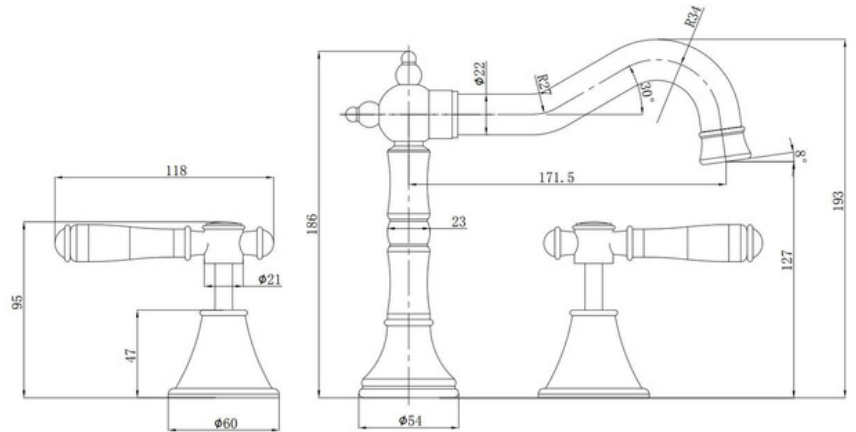

# TAQCHBBN - Charlotte Basin Set Brushed Nickel

## DESCRIPTION

- The Charlotte Basin Tap Set is a contemporary, round, Brushed Nickel basin spout and tap set
- It is constructed from solid brass and features a PVD Brushed Nickel finish
- Spout is fixed
- Tapware includes ceramic disc cartridges for product longevity and has 1/4 turn functionality