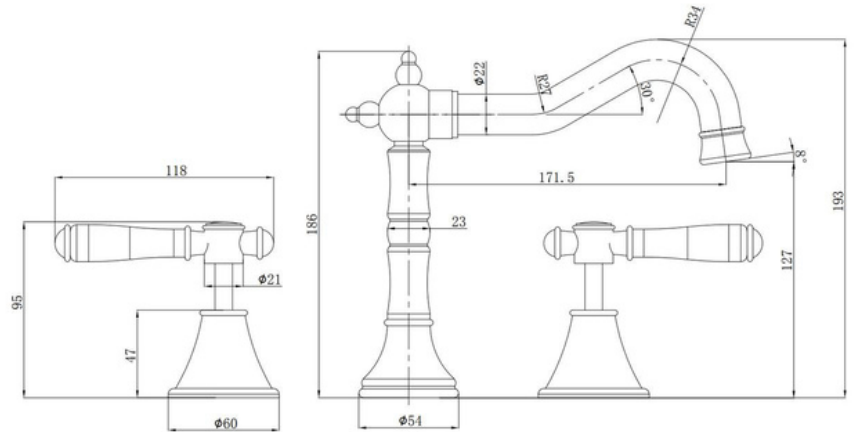

TAQCHBC - Charlotte Basin Set Chrome

DESCRIPTION

- The Charlotte Basin Tap Set is a contemporary, round, Chrome basin spout and tap set
- It is constructed from solid brass and features a High Gloss Chrome finish
- Spout is fixed
- Tapware includes ceramic disc cartridges for product longevity and has 1/4 turn functionality

WELS INFORMATION

WELS LPM: 5.5L

WELS Licence Number: 1075

WELS Registration Code: T41842

WELS Star Rating: 5 Stars

WARRANTY INFORMATION

- 10 Year Cartridge Replacement Warranty / 5 Year Replacement Product Warranty / 1 Year Parts, Labour & Finishes
- Product replacement does not include installation or removal of the original product.
- Check product for damage before installation - installing a damaged product voids the warranty.