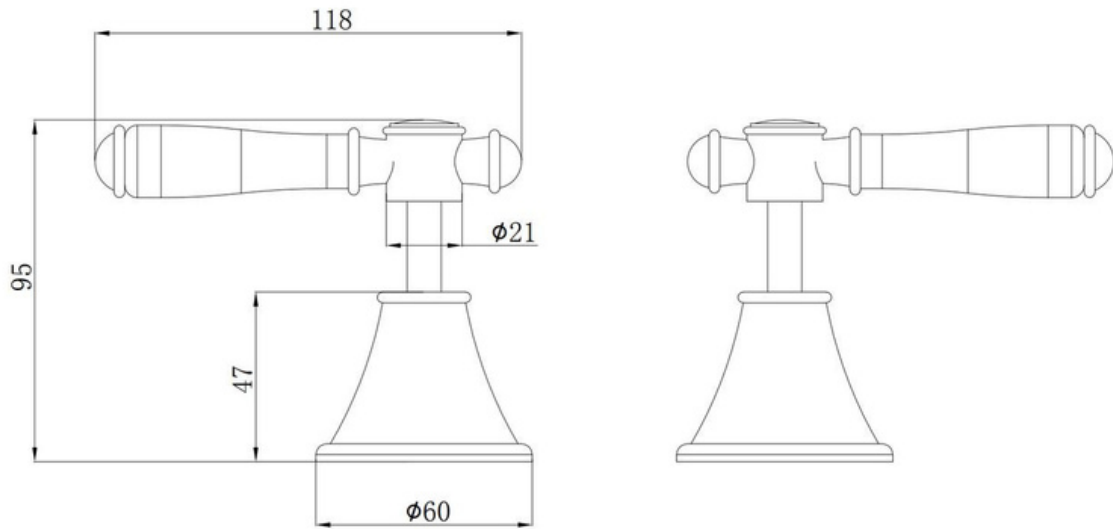

TAQCHWTBG - Charlotte Wall Taps Brushed Gold

DESCRIPTION

- The Charlotte Wall Taps are contemporary, round, Brushed Gold, wall-mounted tap set
- It is constructed from solid brass and features a high-quality, Brushed Gold finish
- Tapware includes ceramic disc cartridges for product longevity and has 1/4 turn functionality