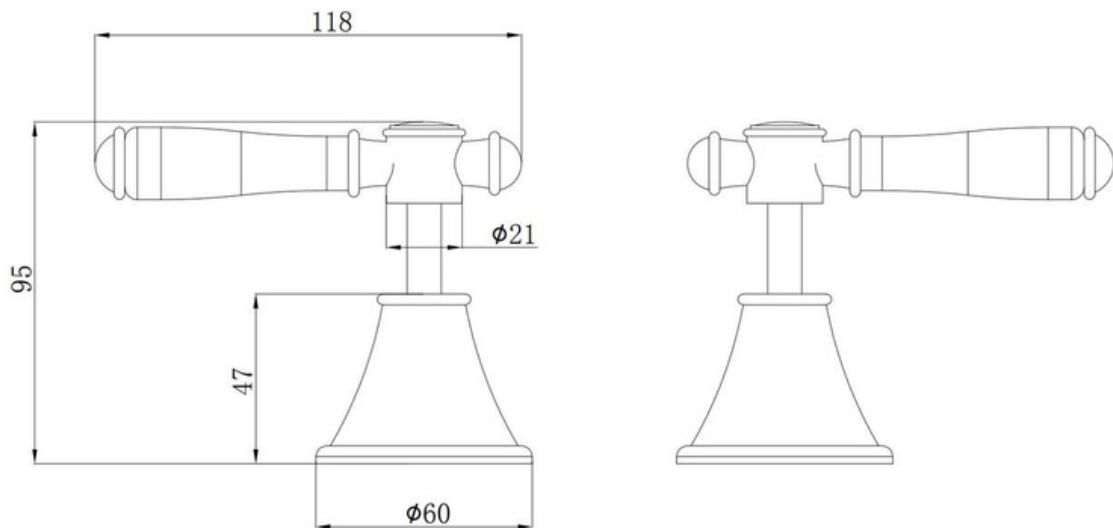

TAQCHWTC - Charlotte Wall Taps Chrome

DESCRIPTION

- The Charlotte Wall Taps are a contemporary, round, chrome, wall-mounted tap set
- It is constructed from solid brass and features a high-quality, High Gloss Chrome finish
- Tapware includes ceramic disc cartridges for product longevity and has 1/4 turn functionality