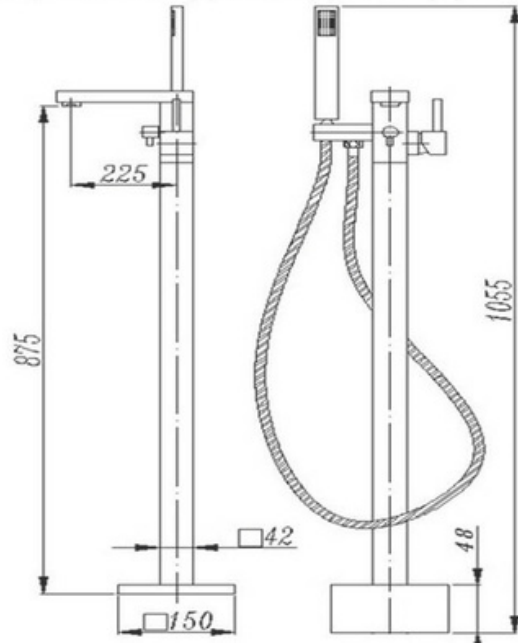

TAQFMQUHSGM - Quadro Gun Metal Floor Mounted Bath Mixer

TAQFMQUHS : 875 mm (L) 225 mm (R) 150 mm (W) 1055 mm (H)

DIMENSIONS

Width: 150 mm, Height: 1055 mm, Length: 875 mm, Reach: 225 mm

DESCRIPTION

The Quadro provides a premium look with a simplistic design. The elegant design will make it the star of your bathroom. With its outstanding reach and maneuverability, it offers you options within your bathroom to find the perfect spot for you. Our Superior internal ceramic disc cartridge technology gives you reliability and consistency in making sure every use gives you as much control over water temperature and flow as the last one.

- The Quadro is a modern, square, Gun Metal, bath mixer and shower handset combo
- It is constructed from solid brass and features a PVD Gun Metal finish
- Incorporates ceramic disc cartridge technology for increased product longevity
- A perfect addition to any bathroom with a freestanding bath