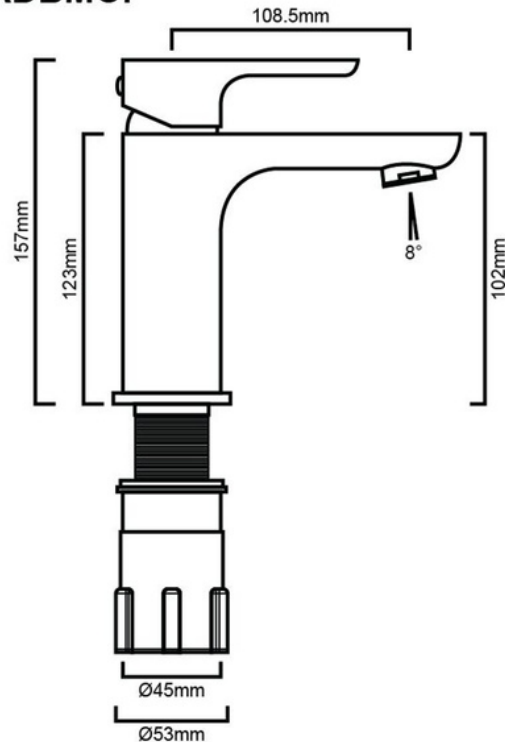

TAQJADBMBG - Jade Brushed Gold Basin Mixer

TAQJADBMC:

DESCRIPTION

- The Jade is a contemporary, round, Brushed Gold, single lever, basin mixer
- It is constructed from solid brass and features a Brushed Gold finish
- Incorporates ceramic disc cartridge technology for increased product longevity
- This tap will fit into basin tap holes industry-wide with it's 35mm size meaning you can accompany this mixer into your home.
- HEIGHT: 157 mm x WIDTH: 53 mm x REACH: 108 mm

WELS INFORMATION

WELS LPM: 6.5L

WELS Registration Code: T32010V

WELS Licence Number: 1658

WELS Star Rating: 4 Stars

WARRANTY INFORMATION

- 10 Year Cartridge Replacement Warranty / 5 Year Replacement Product Warranty / 1 Year Parts, Labour & Finishes
- Product replacement does not include installation or removal of the original product.
- Check product for damage before installation - installing a damaged product voids the warranty.