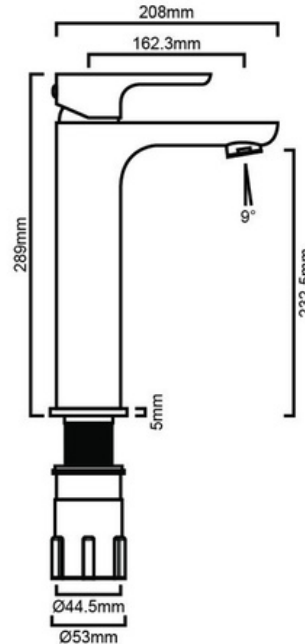

TAQJADBMEBG - Jade Brushed Gold Extended Basin Mixer

TAQJADBME:

DESCRIPTION

- The Jade is a contemporary, round, Brushed Gold, single lever, extended basin mixer
- It is constructed from solid brass and features a Brushed Gold finish
- Incorporates ceramic disc cartridge technology for increased product longevity
- This tap will fit into basin tap holes industry-wide with its 35mm size meaning you can accompany this mixer into your home.
- HEIGHT: 289 mm x LENGTH: 208 mm x REACH: 162.3 mm

WELS INFORMATION

WELS LPM: 6.5L

WELS Registration Code: T32011V

WELS Licence Number: 1658

WELS Star Rating: 4 Stars

WARRANTY INFORMATION

- 10 Year Cartridge Replacement Warranty / 5 Year Replacement Product Warranty / 1 Year Parts, Labour & Finishes
- Product replacement does not include installation or removal of the original product.
- Check product for damage before installation - installing a damaged product voids the warranty.