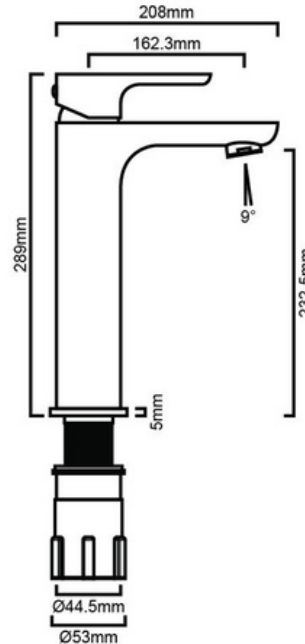

TAQJADBMEBN - Jade Brushed Nickel Extended Basin Mixer

TAQJADBME:

DESCRIPTION

- The Jade is a contemporary, round, Brushed Nickel, single lever, extended basin mixer
- It is constructed from solid brass and features a Brushed Nickel finish
- Incorporates ceramic disc cartridge technology for increased product longevity
- This tap will fit into basin tap holes industry-wide with its 35mm size meaning you can accompany this mixer into your home.
- HEIGHT: 289 mm x LENGTH: 208 mm x REACH: 162.3 mm

WELS INFORMATION

WELS LPM: 6.5L

WELS Registration Code: T32011V

WELS Licence Number: 1658

WELS Star Rating: 4 Stars

WARRANTY INFORMATION

- 10 Year Cartridge Replacement Warranty / 5 Year Replacement Product Warranty / 1 Year Parts, Labour & Finishes
- Product replacement does not include installation or removal of the original product.
- Check product for damage before installation - installing a damaged product voids the warranty.