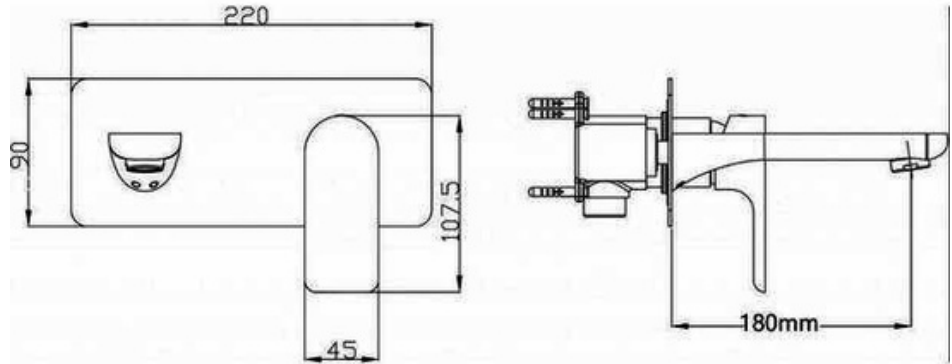

TAQJADWBMB - Jade Black Wall Basin Bath Mixer With Spout

DIMENSIONS

Reach: 146.05 mm, Height: 107.5 mm, Length: 90 mm

DESCRIPTION

- The Jade is a modern, round, Matte Black, wall-mounted mixer/spout combo
- It is constructed from solid brass and features an electroplated Matte Black finish
- Our high-quality internal ceramic disc cartridge technology provides you with a supportive but sturdy touch on the mixer which gives you adjustment over power and temperature
- This engine room of technology means greater performance and reliability on every use, we take care of it, so you don't have to worry about it

All Black Tapware Finishes Are Covered By A 12 Month Warranty Period Only (Black Tapware Will Invariably Chip Over Time)

WELS INFORMATION

WELS LPM: 6.5L

WELS Registration Code: T29098 (V)

WELS Licence Number: 1658