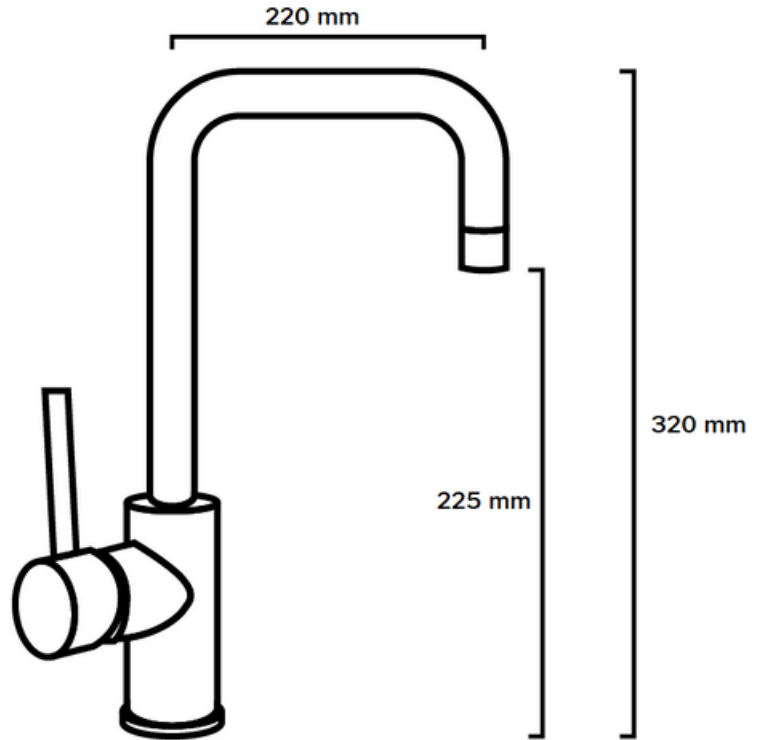

TAQMERSMBN - Mercury Brushed Nickel Gooseneck Sink Mixer

DIMENSIONS

Reach: 220 mm, Height: 320 mm

DESCRIPTION

- The Mercury is a modern, round, brushed nickel, single lever, gooseneck sink mixer.
- It is constructed from solid brass and features a high-quality, PVD Brushed Nickel finish
- 360-degree swivel spout
- Incorporates ceramic disc cartridge technology for increased product longevity

WELS INFORMATION

WELS LPM: 6.0L

WELS Licence Number: 1658

WELS Registration Code: T30105 (V)

WELS Star Rating: 5 Stars

WARRANTY INFORMATION

- 10 Year Cartridge Replacement Warranty / 5 Year Replacement Product Warranty / 1 Year Parts, Labour & Finishes
- Product replacement does not include installation or removal of the original product.
- Check product for damage before installation - installing a damaged product voids the warranty.