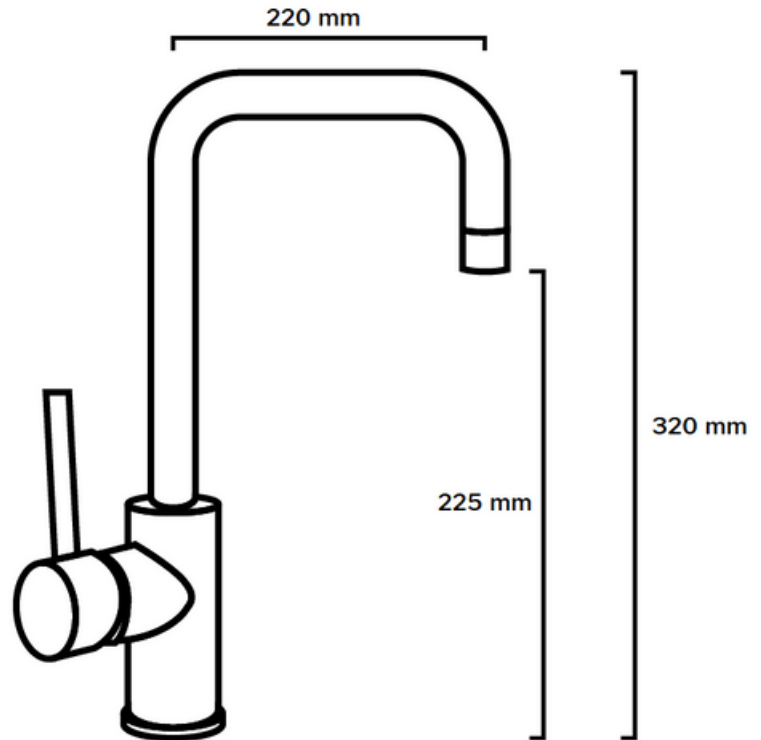

TAQMERSMC - Mercury Chrome Gooseneck Sink Mixer

DIMENSIONS

Reach: 220 mm, Height: 320 mm

DESCRIPTION

- The Mercury is a modern, round, high gloss chrome, single lever, gooseneck sink mixer.
- It is constructed from solid brass and features a high-quality, high-gloss chrome finish
- 360-degree swivel spout
- Incorporates ceramic disc cartridge technology for increased product longevity

WELS INFORMATION

WELS LPM: 6.0L

WELS Licence Number: 1658

WELS Registration Code: T30105

WELS Star Rating: 5 Stars

WARRANTY INFORMATION

- 10 Year Cartridge Replacement Warranty / 5 Year Replacement Product Warranty / 1 Year Parts, Labour & Finishes
- Product replacement does not include installation or removal of the original product.
- Check product for damage before installation - installing a damaged product voids the warranty.