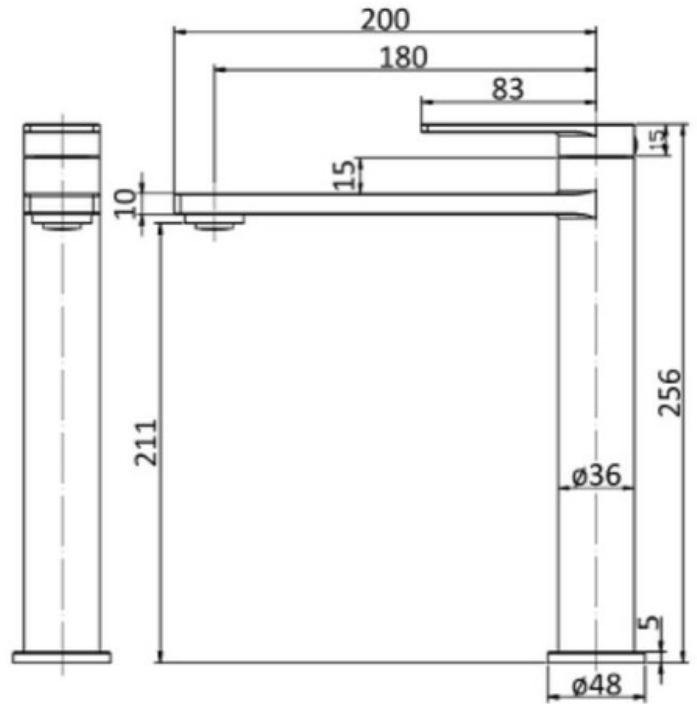

TAQMIABEBG - Mia Extended Basin Mixer Brushed Gold

DESCRIPTION

- The Mia is a contemporary, round, Brushed Gold, single lever, basin mixer
- It is constructed from solid brass and features a high quality, PVD Brushed Gold finish
- Incorporates ceramic disc cartridge technology for increased product longevity
- This tap will fit into basin tap holes industry-wide with it's 35mm size meaning you can accompany this mixer into your home.

WELS INFORMATION

WELS LPM: 5.0L

WELS Registration Code: T38138V

WELS Licence Number: 0175

WELS Star Rating: 5 Stars

WARRANTY INFORMATION

- 10 Year Cartridge Replacement Warranty / 5 Year Replacement Product Warranty / 1 Year Parts, Labour & Finishes
- Product replacement does not include installation or removal of the original product.
- Check product for damage before installation - installing a damaged product voids the warranty.