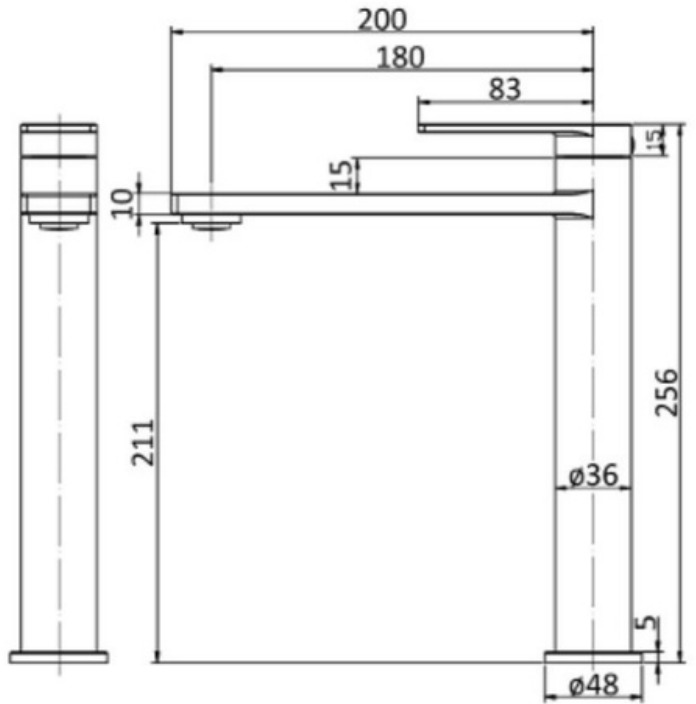

TAQMIABEBN - Mia Extended Basin Mixer Brushed Nickel

DESCRIPTION

- The Mia is a contemporary, round, Brushed Nickel, single lever, basin mixer
- It is constructed from solid brass and features a high quality, PVD Brushed Nickel finish
- Incorporates ceramic disc cartridge technology for increased product longevity
- This tap will fit into basin tap holes industry-wide with it's 35mm size meaning you can accompany this mixer into your home.

WELS INFORMATION

WELS LPM: 5.0L

WELS Registration Code: T38138V

WELS Licence Number: 0175

WELS Star Rating: 5 Stars

WARRANTY INFORMATION

- 10 Year Cartridge Replacement Warranty / 5 Year Replacement Product Warranty / 1 Year Parts, Labour & Finishes
- Product replacement does not include installation or removal of the original product.
- Check product for damage before installation - installing a damaged product voids the warranty.