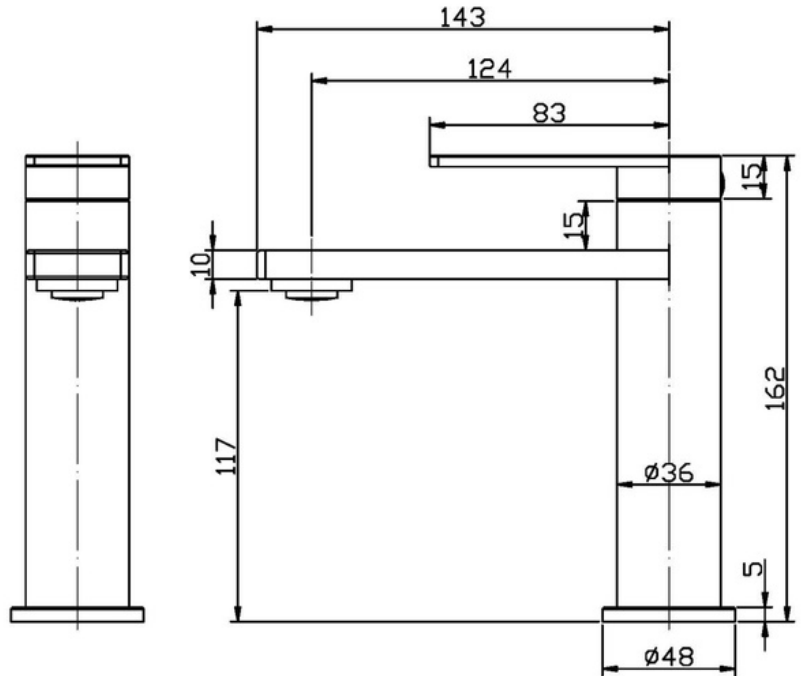

## DESCRIPTION

- The Mia is a contemporary, round, Gun Metal, single lever, basin mixer
- It is constructed from solid brass and features a high quality, PVD Gun Metal finish
- Incorporates ceramic disc cartridge technology for increased product longevity
- This tap will fit into basin tap holes industry-wide with it's 35mm size meaning you can accompany this mixer into your home.

## WELS INFORMATION

WELS LPM: 5.0L

WELS Registration Code: T38231

WELS Licence Number: 0175

WELS Star Rating: 5 Stars