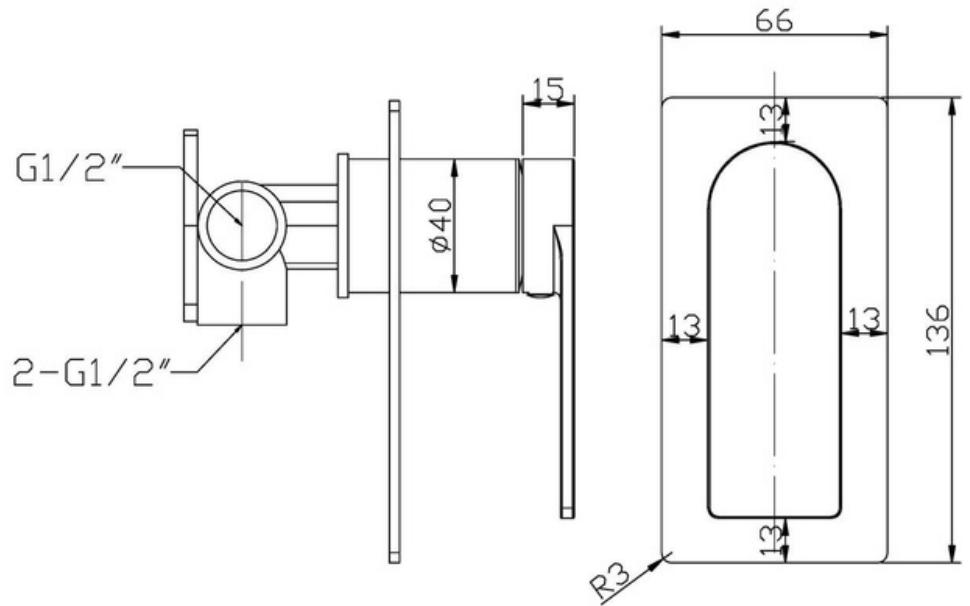

TAQMIABSBN - Mia Bath/Shower Mixer Brushed Nickel

DESCRIPTION

- The Mia is a modern, Brushed Nickel bath/shower mixer
- Durable ceramic disc cartridge with long lasting technology
- PVD Brushed Nickel finish on brass construction