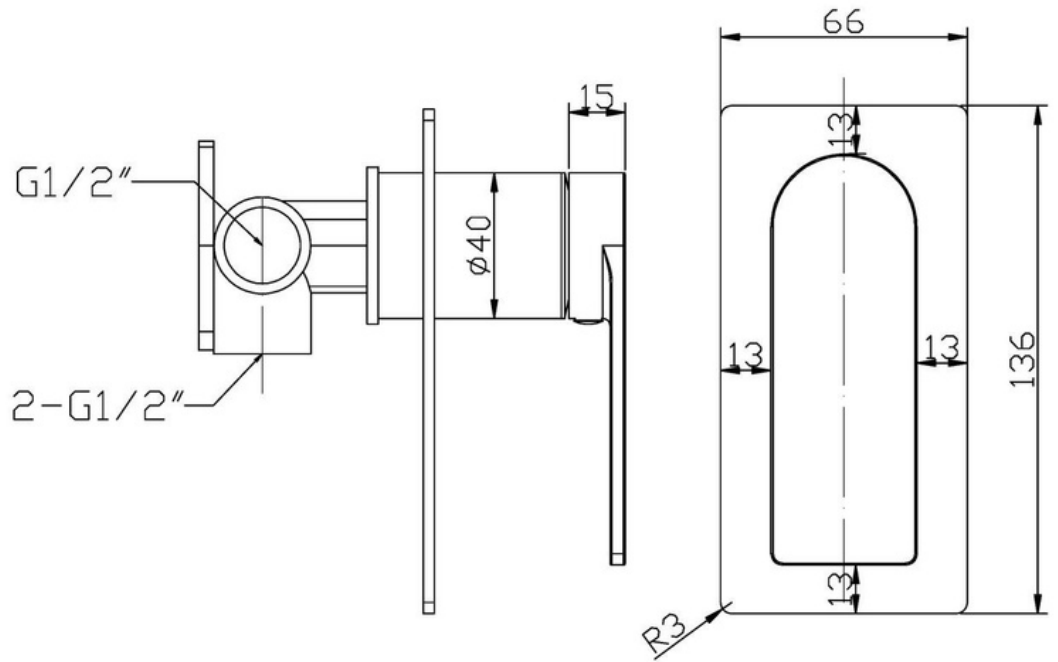

TAQMIABSC - Mia Bath/Shower Mixer Chrome

DESCRIPTION

- The Mia is a modern, Chrome bath/shower mixer
- Durable ceramic disc cartridge with long lasting technology
- High Gloss Chrome finish on brass construction