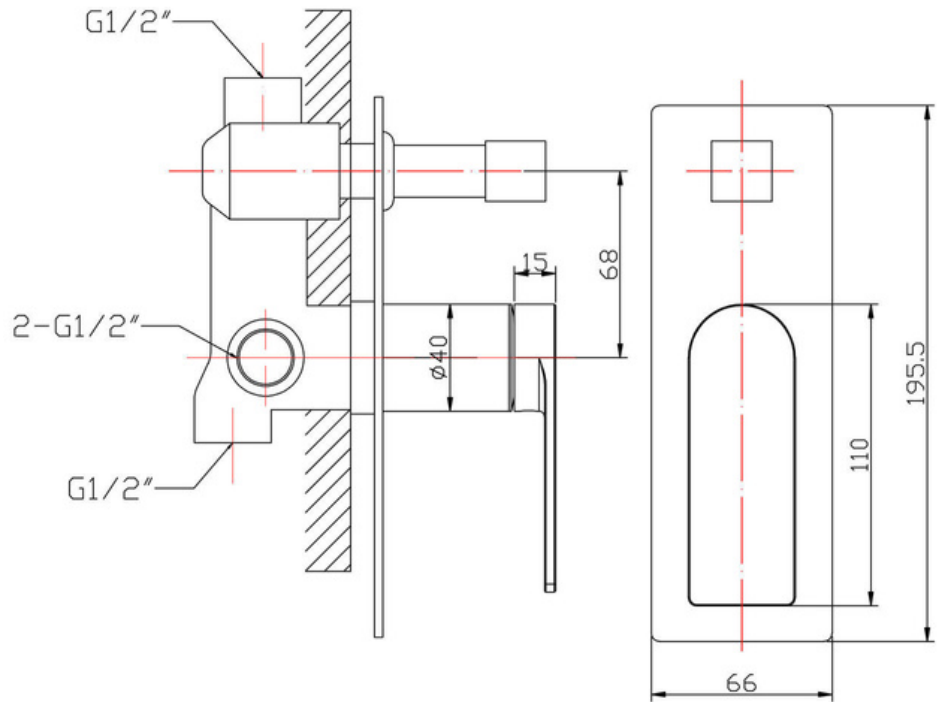

# TAQMIABSDC - Mia Bath/Shower Mixer With Diverter Chrome

## DESCRIPTION

- Contemporary Chrome bath or shower mixer with diverter
- Durable ceramic disc cartridge with long-lasting technology
- High Gloss Chrome finish on brass construction