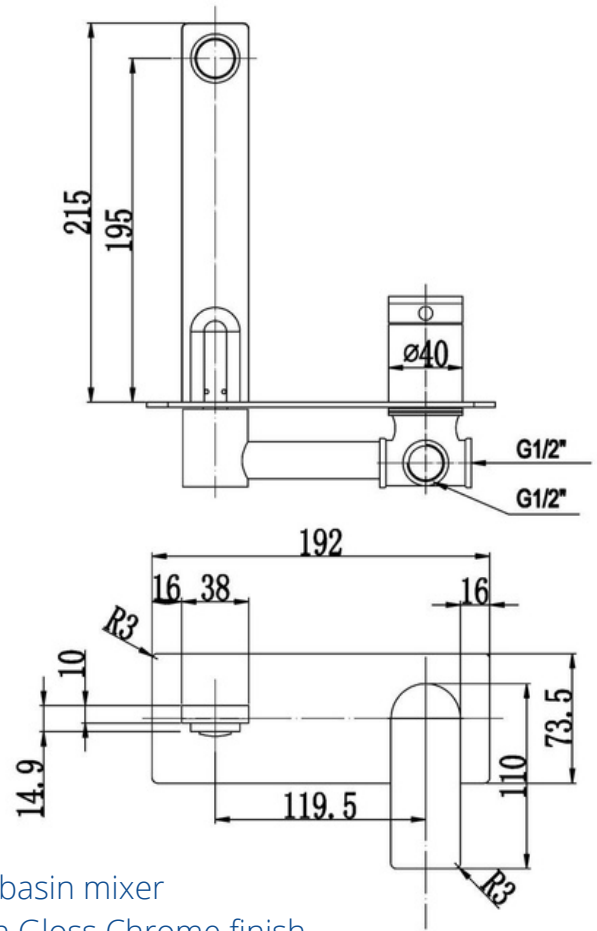

TAQMIAWBC - Mia Wall Basin Mixer Chrome

DESCRIPTION

- The Mia is a modern, round, Chrome, wall-mounted basin mixer
- It is constructed from solid brass and features a High Gloss Chrome finish
- Our high-quality internal ceramic disc cartridge technology provides you with a supportive but sturdy touch on the mixer which gives you adjustment over power and temperature
- This engine room of technology means greater performance and reliability on every use, we take care of it, so you don't have to worry about it

WELS INFORMATION

WELS LPM: 5.0L

WELS Registration Code: T38232

WELS Licence Number: 0175

WELS Star Rating: 5 Stars

WARRANTY INFORMATION

- 10 Year Cartridge Replacement Warranty / 5 Year Replacement Product Warranty / 1 Year Parts, Labour & Finishes
- Product replacement does not include installation or removal of the original product.
- Check product for damage before installation - installing a damaged product voids the warranty.