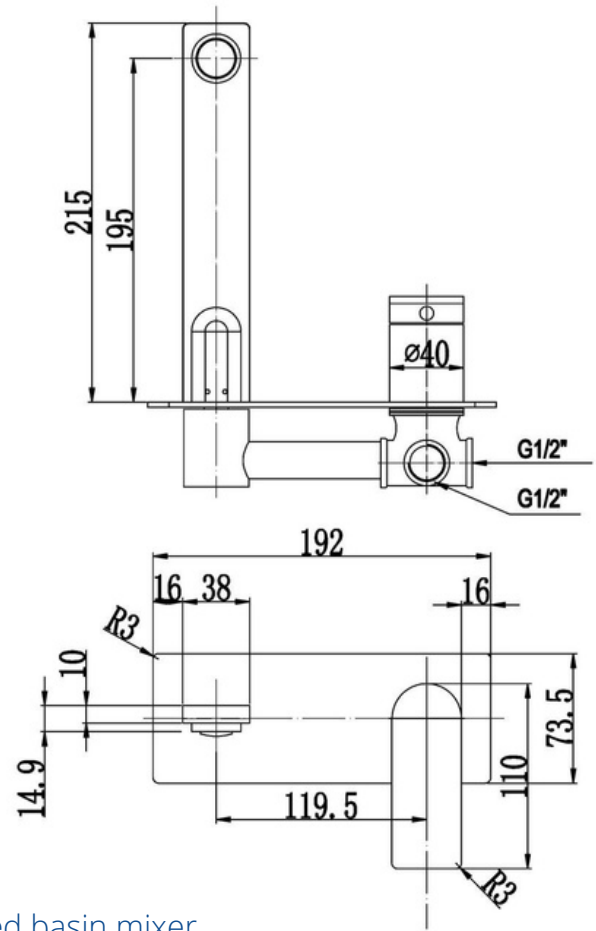

## DESCRIPTION

- The Mia is a modern, round, Gun Metal, wall mounted basin mixer
- It is constructed from solid brass and features a PVD Gun Metal finish
- Our high quality internal ceramic disc cartridge technology provides you a supportive but sturdy touch on the mixer which gives you adjustment over power and temperature
- This engine room of technology means greater performance and reliability on every use, we take care of it, so you don't have to worry about it