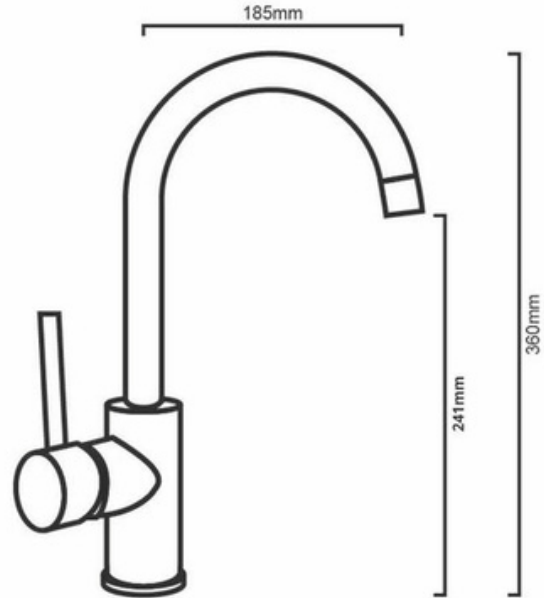

# TAQNEPSMBN - Neptune Brushed Nickel Gooseneck Sink Mixer

TAQNEPSM(C/B):

## DIMENSIONS

Reach: 185 mm, Height: 360 mm

## DESCRIPTION

- The Neptune is a modern, round, PVD Brushed Nickel finish, single lever, gooseneck sink mixer
- It is constructed from solid brass and features a, PVD Brushed Nickel finish
- 360° degree swivel spout
- Our high quality internal ceramic disc cartridge technology provides you with a supportive but sturdy touch on the mixer which gives you adjustment overpower and temperature