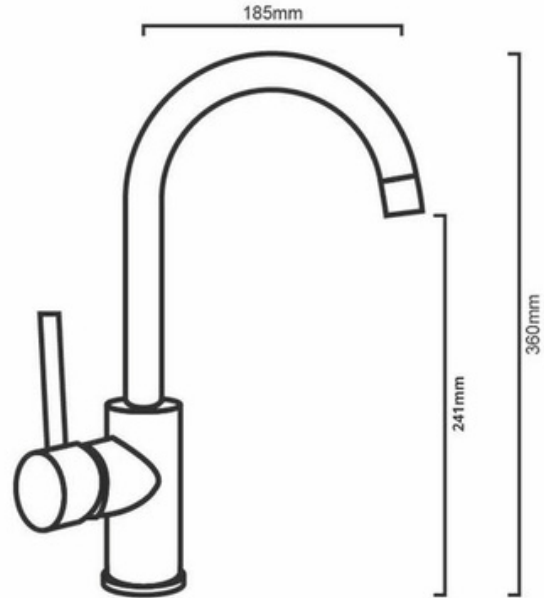

TAQNEPSMGM - Neptune Gun Metal Gooseneck Sink Mixer

TAQNEPSM(C/B):

DIMENSIONS

Reach: 185 mm, Height: 360 mm

DESCRIPTION

- The Neptune is a contemporary, round, Gun Metal, single lever, gooseneck sink mixer
- It is constructed from solid brass and features a high quality, Gun Metal finish
- 360° degree swivel spout
- Our high quality internal ceramic disc cartridge technology provides you with a supportive but sturdy touch on the mixer which gives you adjustment overpower and temperature

WELS INFORMATION

WELS LPM: 6.0L

WELS Licence Number: 1658

WELS Registration Code: T30104 (V)

WELS Star Rating: 5 Stars

WARRANTY INFORMATION

- 10 Year Cartridge Replacement Warranty / 5 Year Replacement Product Warranty / 1 Year Parts, Labour & Finishes
- Product replacement does not include installation or removal of the original product.
- Check product for damage before installation - installing damaged product voids the warranty.